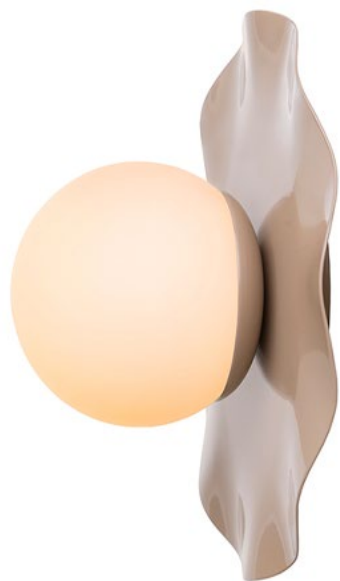

## Flora

SS.2024

Flora embodies the traditional aesthetics of design, revisited with a subtle post-modernist touch. Flora takes us on a journey where our classic forms intertwine with the fluidity of the ocean and the grace of flowers.

**Traditional design  
aesthetics with a subtle  
post-modernist twist.**

Marguerite 11-LA40

*Dia: 11"*

[Link →](#)

Marguerite 16-LA40

*Dia: 16"*

[Link →](#)

Marguerite 16-LA00

*Dia: 16"*

[Link →](#)

Marguerite 11-LA00

*Dia: 11"*

[Link →](#)

Parasol 11-LA00

*Dia: 11"*

[Link →](#)