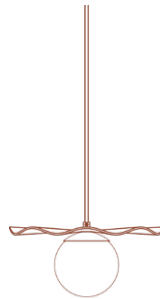

**Traditional design  
aesthetics with a subtle  
post-modernist twist.**

Marguerite 11-LA40

*Dia: 11"*

[Link →](#)

Marguerite 16-LA40

*Dia: 16"*

[Link →](#)

Marguerite 16-LA00

*Dia: 16"*

[Link →](#)

Marguerite 11-LA00

*Dia: 11"*

[Link →](#)

Parasol 11-LA00

*Dia: 11"*

[Link →](#)

Availability  
Material  
Specifications  
Bulb  
Warranty  
Certification

**Parasol, Magnolia & Marguerite**  
**Aluminium Powdercoated + Glass**  
**E26 base LED, 120 volts, dimmable**  
**Tala mini Oval 3.8 Watt • 220 Lumens**  
**5 years**  

### Flora

**Parasol 11-LA00**  
Dia: 11"  
Mini Oval Bulb

**Magnolia 11-LA00**  
Dia: 11"  
Mini Oval Bulb

**Marguerite 11-LA00**  
Dia: 11" or 16"  
Glass Ball 5" or 6"

**Marguerite 11-LA40**  
Dia: 11" or 16"  
Glass Ball 5" or 6"