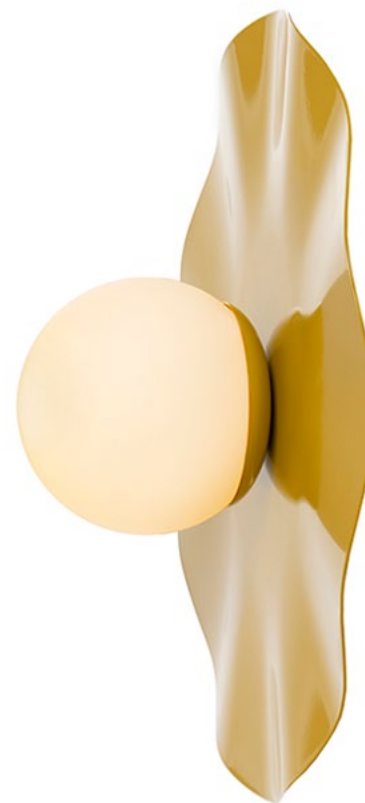

## Flora

SS.2024

Flora embodies the traditional aesthetics of design, revisited with a subtle post-modernist touch. Flora takes us on a journey where our classic forms intertwine with the fluidity of the ocean and the grace of flowers.

**Traditional design  
aesthetics with a subtle  
post-modernist twist.**

Marguerite 11-LA40

*Dia: 11"*

[Link →](#)

Marguerite 16-LA40

*Dia: 16"*

[Link →](#)

Marguerite 16-LA00

*Dia: 16"*

[Link →](#)

Marguerite 11-LA00

*Dia: 11"*

[Link →](#)

Parasol 11-LA00

*Dia: 11"*

[Link →](#)