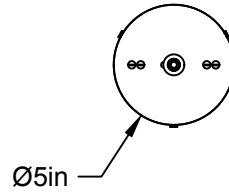

LIEN 3D:
<https://a360.co/3wvmOvs>

LA00

USAGE INTÉRIEUR SEULEMENT / INTERIOR USE ONLY
UL # 20150318-E475067

514.662.0352 | LUMINAIREAUTHENTIK.COM

All rights reserved to Authentik Lighting / Tous les droits sont réservés à Luminaire Authentik © 2020