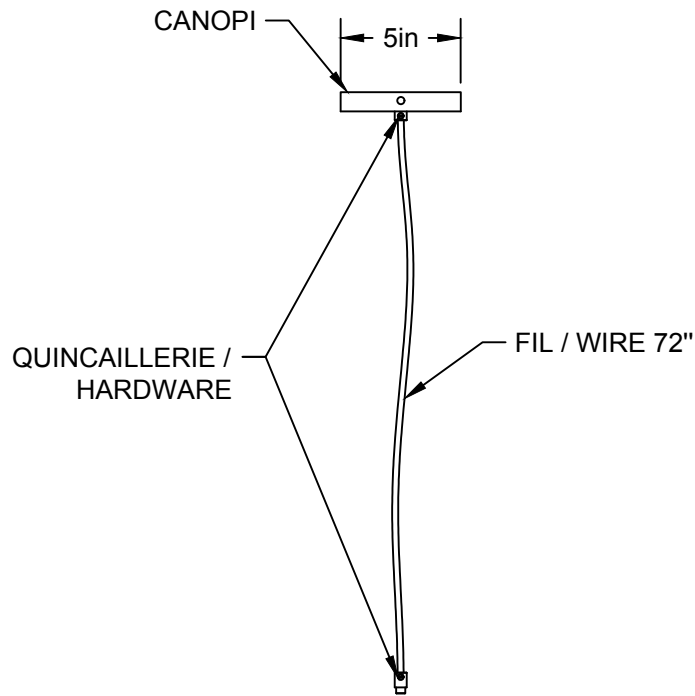

LIEN 3D:
<https://a360.co/3wvmOvs>

LA00

USAGE INTÉRIEUR SEULEMENT / INTERIOR USE ONLY
UL # 20150318-E475067

514.662.0352 | LUMINAIREAUTHENTIK.COM

All rights reserved to Authentik Lighting / Tous les droits sont réservés à Luminaire Authentik © 2020