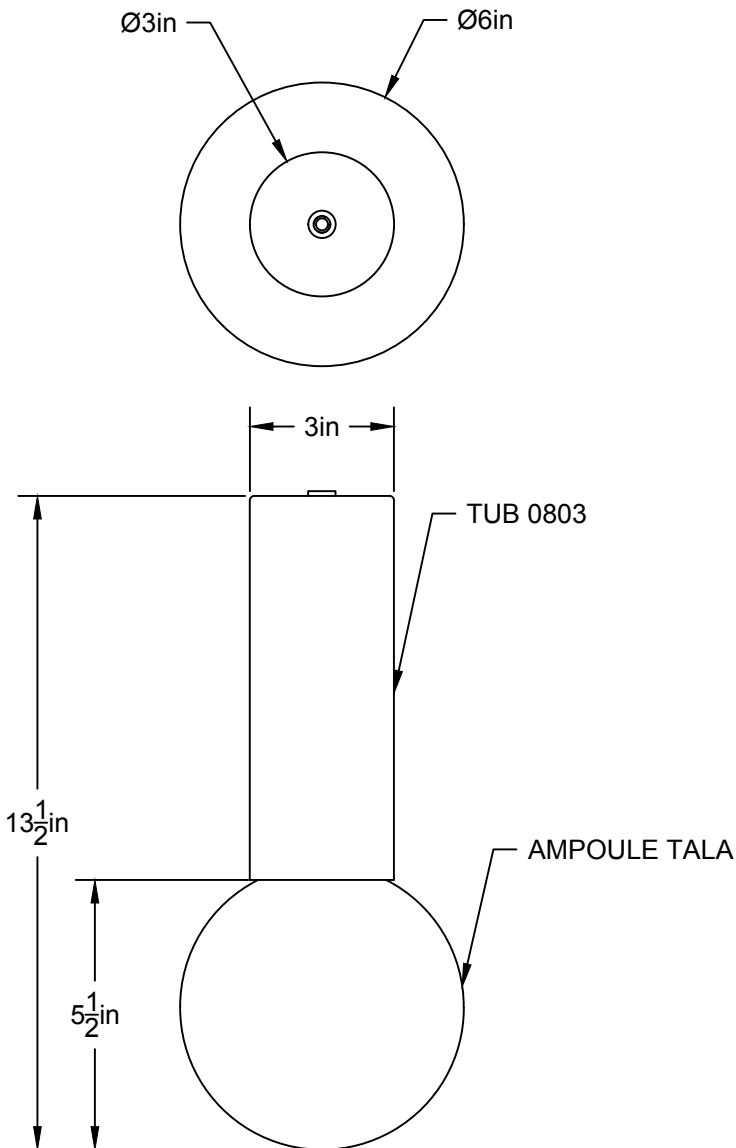

LA

LUMINAIRE AUTHENTIK

LIEN 3D:
<https://a360.co/3rRb1GY>

AMPOULE / BULB :
TALA SPHERE IV - 8 WATT - 680 LUMENS -
2000K TO 2800K

INCANDESCENT / LED
1 BASE E26 SOCKET, 120 VOLTS, DIMMABLE, 100W MAX
AMPOULE INCLUSE / BULB INCLUDED*
Détail sur fiche technique / Details on spec sheet