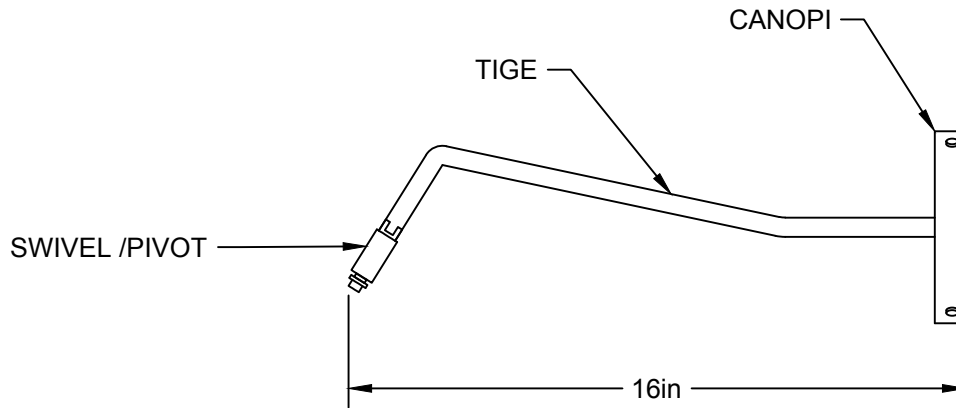

LIEN 3D:
<https://a360.co/35q13BC>

LA58

USAGE INTÉRIEUR SEULEMENT / INTERIOR USE ONLY
20150318-E475067

514.662.0352 | LUMINAIREAUTHENTIK.COM

All rights reserved to Authentik Lighting / Tous les droits sont réservés à Luminaire Authentik © 2020