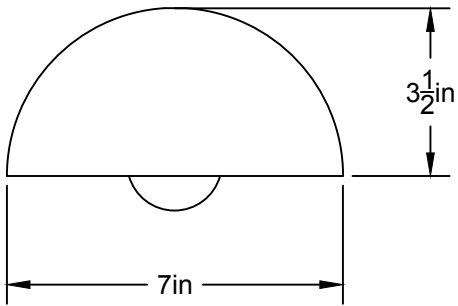

LIEN 3D:
<https://a360.co/3gqz2Qo>

AMPOULE / BULB :
TALA SPHERE I - 4 WATT - 220 LUMENS -
2000K TO 2800K

INCANDESCENT / LED
1 BASE E26 SOCKET, 120 VOLTS, DIMMABLE, 100W MAX
AMPOULE INCLUSE / BULB INCLUDED*
Détail sur fiche technique / Details on spec sheet