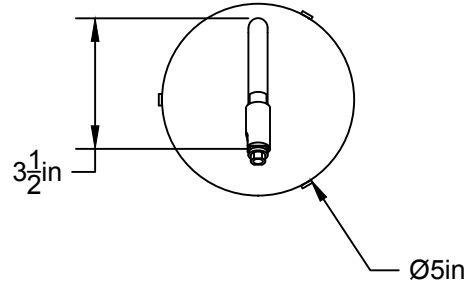

LIEN 3D:
<https://a360.co/35q13BC>

LA58

USAGE INTÉRIEUR SEULEMENT / INTERIOR USE ONLY
20150318-E475067

514.662.0352 | LUMINAIREAUTHENTIK.COM

All rights reserved to Authentik Lighting / Tous les droits sont réservés à Luminaire Authentik © 2020