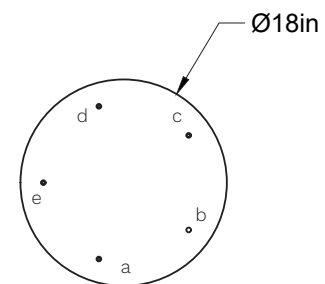

5-Coquelicot-LA00-S

Type : Suspension/Pendant

Matériaux/Materials : Aluminium powder coat

Specifications : E26 base LED, 120 volts, dimmable

Ampoule/Bulb : Tala Sphere I 3.8 Watt • 220 Lumens • 2000K to 2800K Dim to warm

5 crochets/hooks

1 canopy 18"Øx1.5", 5 sorties/exits

*La longueur varie selon la hauteur du plafond / Length varies according to ceiling height

Pour tous les fichiers 3D, incluant CAD, Revit et IES, visitez le www.luminaireauthentik.com / For 3D drawings of all products, including CAD, Revit and IES files, please visit www.luminaireauthentik.com