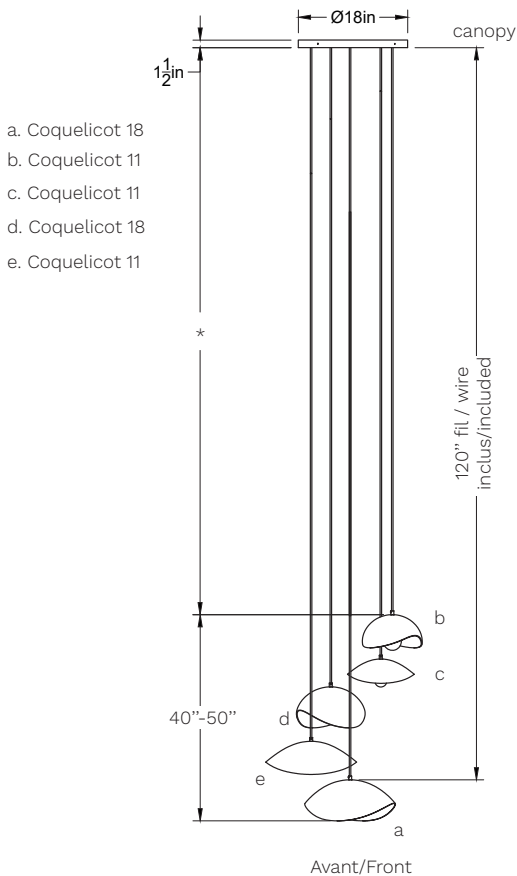

5-Coquelicot-LA00-S

Type : Suspension/Pendant

Matériaux/Materials : Aluminium powder coat

Specifications : E26 base LED, 120 volts, dimmable

Ampoule/Bulb : Tala Sphere I 3.8 Watt • 220 Lumens • 2000K to 2800K Dim to warm

Poids/Weight : 25 lb.

Garantie/Warranty : 5 ans/years

Certification : 

Usage intérieur seulement/Indoor use only

Lien 3D/link : [Cliquez ici/Click here](#)

Inclus/Included :

(3) coquelicot 18

(2) coquelicot 11

5 crochets/hooks

1 canopy 18"Øx1.5", 5 sorties/exits

*La longueur varie selon la hauteur du plafond / Length varies according to ceiling height

Pour tous les fichiers 3D, incluant CAD, Revit et IES, visitez le www.luminaireauthentik.com / For 3D drawings of all products, including CAD, Revit and IES files, please visit www.luminaireauthentik.com

Canopy
Dessus/Top

Dessus/Top

Abat-jour/Shade Ext.

Fil/Wire

TBK

TWT

TCH

TWG