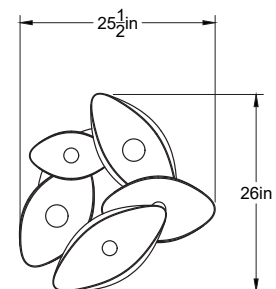

5-Coquelicot-LA00-S

Type : Suspension/Pendant

Matériaux/Materials : Aluminium powder coat

Specifications : E26 base LED, 120 volts, dimmable

Ampoule/Bulb : Tala Sphere I 3.8 Watt • 220 Lumens • 2000K to 2800K Dim to warm

5 crochets/hooks

1 canopy 18"Øx1.5", 5 sorties/exits

*La longueur varie selon la hauteur du plafond / Length varies according to ceiling height

Pour tous les fichiers 3D, incluant CAD, Revit et IES, visitez le www.luminaireauthentik.com / For 3D drawings of all products, including CAD, Revit and IES files, please visit www.luminaireauthentik.com

Canopy
Dessus/Top

Dessus/Top

Abat-jour/Shade Ext.

Fil/Wire

TBK

TWT

TCH

TWG