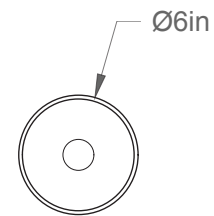

Pour tous les fichiers 3D, incluant CAD, Revit et IES, visitez le www.luminaireauthentik.com / For 3D drawings of all products, including CAD, Revit and IES files, please visit www.luminaireauthentik.com