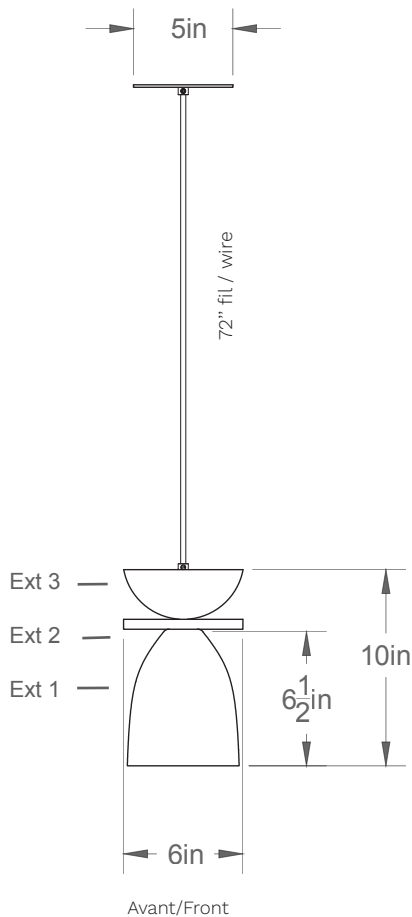

Specifications: E26 base LED, 120 volts, dimmable

Ampoule/Bulb: Tala Sphere I 3.8 Watt • 220 Lumens • 2000K to 2800K Dim to warm

Poids/Weight: 3 lb.

Garantie/Warranty: 5 ans/years

Certification: 

Usage intérieur seulement/Indoor use only

Shade Ext 1 (Abat-jour bas/ Bottom Shade)

Ext 2 - Onyx

Ext 3 (Abat-jour haut/ Top Shade)

Fil/Wire

TBK

TWT

TCH

TWG