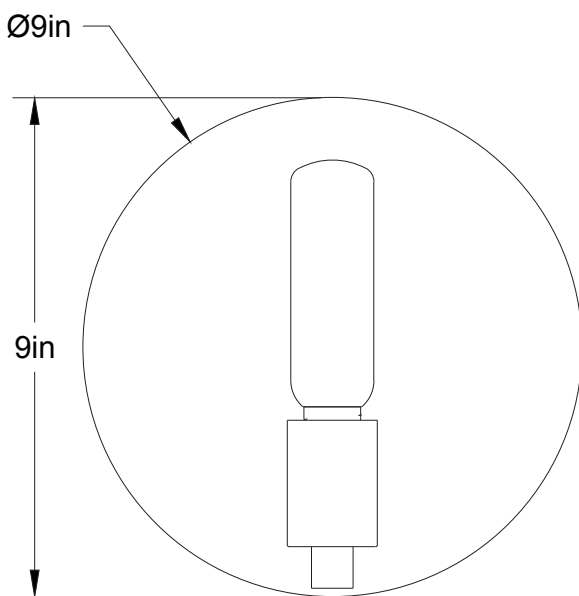

Ampoule/Bulb: Tala T11 I 6 Watt • 420 Lumens • 3000K

Poids/Weight: 5 lb.

Garantie/Warranty: 5 ans/years

Certification: 

Usage intérieur seulement/Indoor use only

Lien 3D/link: <https://a360.co/35JbiUP>

Pour tous les fichiers 3D, incluant CAD, Revit et IES, visitez le www.luminaireauthentik.com / For 3D drawings of all products, including CAD, Revit and IES files, please visit www.luminaireauthentik.com