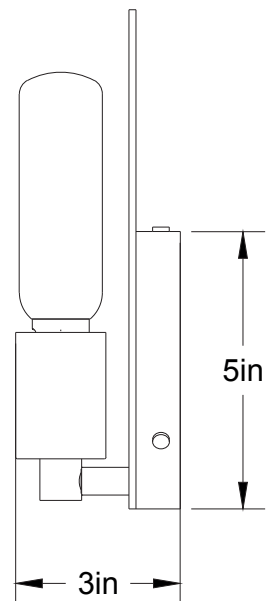

Ampoule/Bulb: Tala T11 I 6 Watt • 420 Lumens • 3000K

Poids/Weight: 5 lb.

Garantie/Warranty: 5 ans/years

Certification: 

Usage intérieur seulement/Indoor use only

Lien 3D/link: <https://a360.co/35JbiUP>

Pour tous les fichiers 3D, incluant CAD, Revit et IES, visitez le www.luminaireauthentik.com / For 3D drawings of all products, including CAD, Revit and IES files, please visit www.luminaireauthentik.com