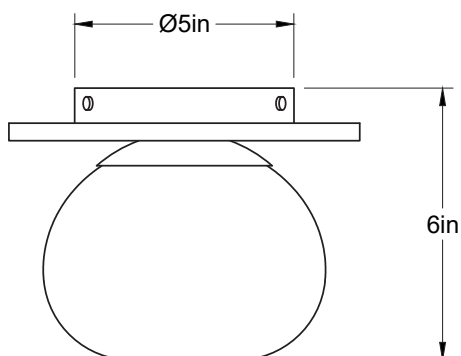

Nube Onyx 0806-LA20/40

Type: Applique/Flushmount

Matériaux/Materials: Aluminium powder coat • Onyx
Veillez noter que chaque pièce de pierre naturelle est unique et il peut y avoir une variance dans la couleur/Please note that each piece of natural stone is unique and there may be a variance in the colour.

Specifications: E26 base LED, 120 volts, dimmable

Ampoule/Bulb: Tala Sphere I 3.8 Watt • 220 Lumens • 2000K to 2800K Dim to warm

Poids/Weight: 5 lb.

Garantie/Warranty: 2 ans/years

Certification:

Usage intérieur seulement/Indoor use only

Lien 3D/link: [Cliquez ici/Click here](#)

Pour tous les fichiers 3D, incluant CAD, Revit et IES, visitez le www.luminaireauthentik.com / For 3D drawings of all products, including CAD, Revit and IES files, please visit www.luminaireauthentik.com

Avant/Front