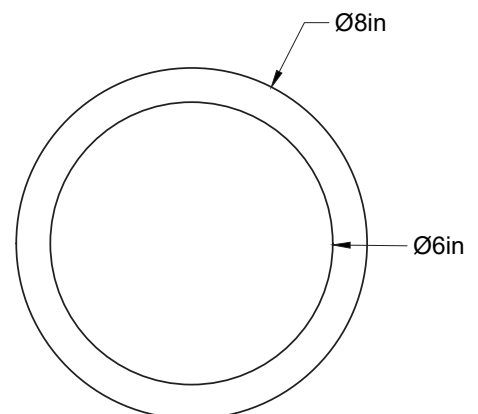

Dessus/Top