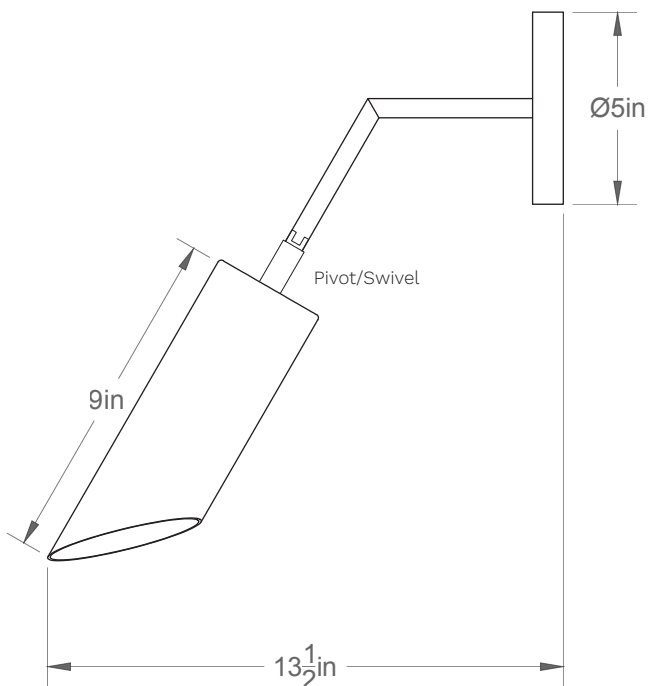

Sub 0903-LA55

Type: Murale/Wallmount

Matériaux/Materials: Aluminium powder coat

Specifications: E26 base LED, 120 volts, dimmable

Ampoule/Bulb: Tala Sphere I 3.8 Watt • 220 Lumens • 2000K to 2800K Dim to warm

Poids/Weight: 5 lb.

Garantie/Warranty: 5 ans/years

Certification: 

Usage intérieur seulement/Indoor use only

Lien 3D/link: [Cliquez ici/Click here](#)

Pour tous les fichiers 3D, incluant CAD, Revit et IES, visitez le www.luminaireauthentik.com / For 3D drawings of all products, including CAD, Revit and IES files, please visit www.luminaireauthentik.com

Côté/Side

Avant/Front

Abat-jour/Shade Ext.

Tige/Rod

Pivot/Swivel

Canopy style + colour