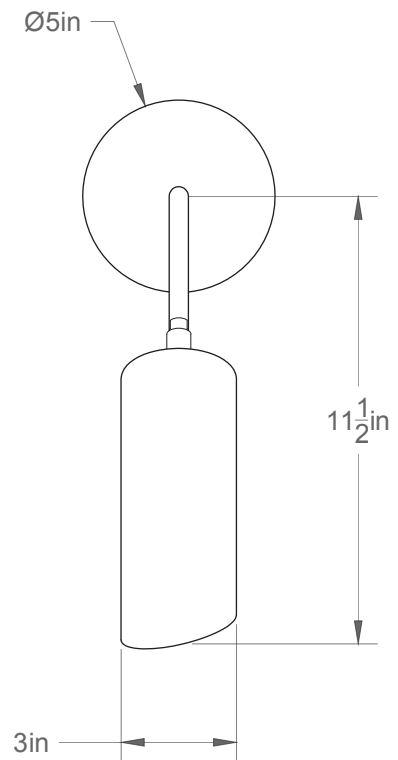

Sub 0903-LA55

Type: Murale/Wallmount

Matériaux/Materials: Aluminium powder coat

Specifications: E26 base LED, 120 volts, dimmable

Ampoule/Bulb: Tala Sphere I 3.8 Watt • 220 Lumens • 2000K to 2800K Dim to warm

Poids/Weight: 5 lb.

Garantie/Warranty: 5 ans/years

Certification: 

Usage intérieur seulement/Indoor use only

Lien 3D/link: [Cliquez ici/Click here](#)

Pour tous les fichiers 3D, incluant CAD, Revit et IES, visitez le www.luminaireauthentik.com / For 3D drawings of all products, including CAD, Revit and IES files, please visit www.luminaireauthentik.com

Côté/Side

Avant/Front

Abat-jour/Shade Ext.

Tige/Rod

Pivot/Swivel

Canopy style + colour