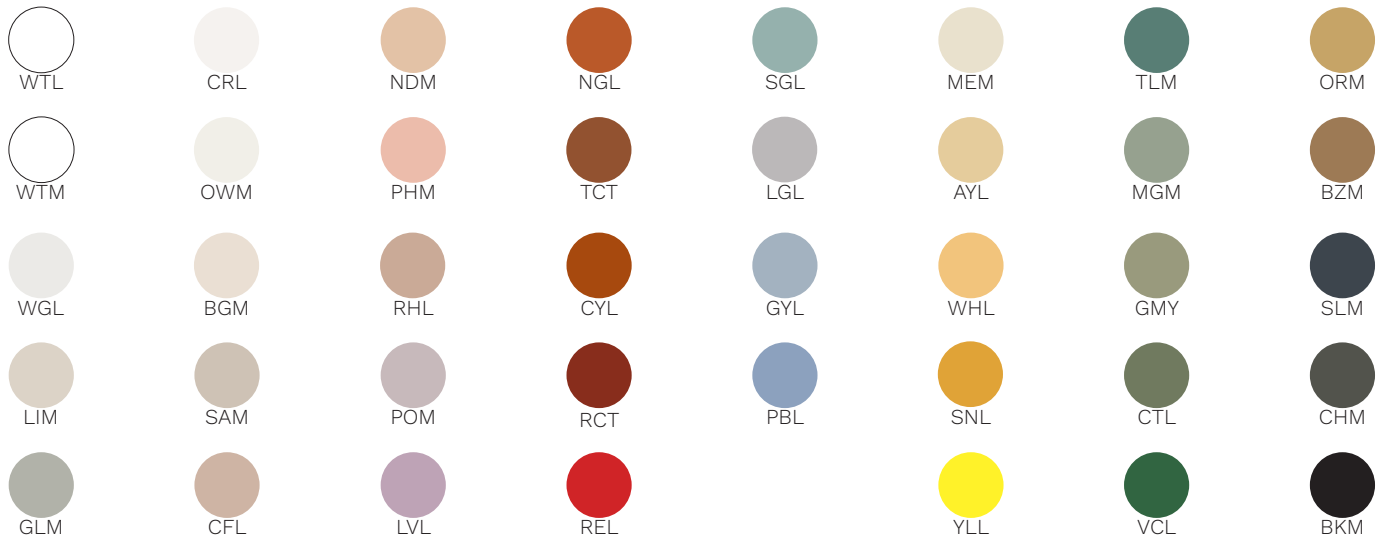

Sub 0903-LA55

Type: Murale/Wallmount

Matériaux/Materials: Aluminium powder coat

Specifications: E26 base LED, 120 volts, dimmable

Ampoule/Bulb: Tala Sphere I 3.8 Watt • 220 Lumens • 2000K to 2800K Dim to warm

Côté/Side

Avant/Front

Abat-jour/Shade Ext.

Tige/Rod

Pivot/Swivel

Canopy style + colour