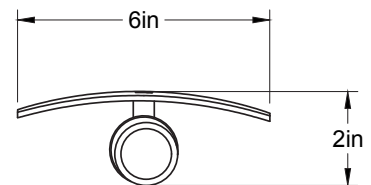

Dessus/Top