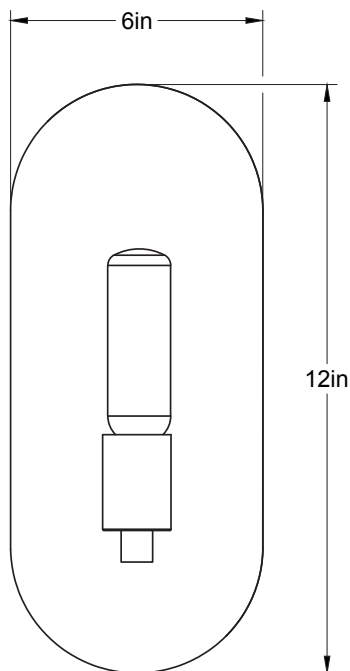

Mineral Mafalda 12-LA20/40

Type : Applique/Flushmount

Matériaux/Materials: Acier Plaqué/Plated Steel •
verre/Glass

Specifications: E26 base LED, 120 volts, dimmable

Ampoule/Bulb: Tala T11 I 6 Watt • 420 Lumens •
3000K

Poids/Weight: 5 lb.

Garantie/Warranty: 5 ans/years

Certification: 

Usage intérieur seulement/Indoor use only

Lien 3D/link: <https://a360.co/3Bz6kGT>

Pour tous les fichiers 3D, incluant CAD, Revit et IES,
visitez le www.luminaireauthentik.com / For 3D drawings of all products,
including CAD, Revit and IES files, please visit www.luminaireauthentik.com