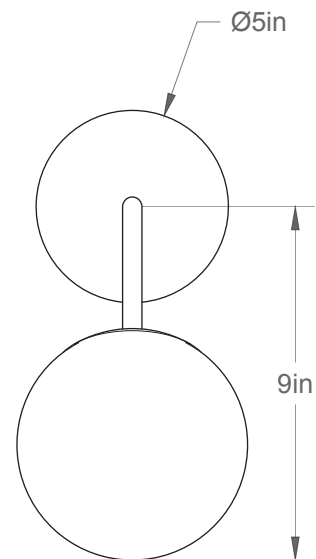

Glass ball 06 nn-LA55

Type: Murale/Wallmount

Matériaux/Materials: Aluminium powder coat •
Verre/Glass

Specifications: E26 base LED, 120 volts, dimmable

Ampoule/Bulb: Tala Sphere I 3.8 Watt • 220 Lumens •
2000K to 2800K Dim to warm

Poids/Weight: 5 lb.

Garantie/Warranty: 5 ans/years

Certification: 

Usage intérieur seulement/Indoor use only

Lien 3D/link: [Cliquez ici/Click here](#)

Pour tous les fichiers 3D, incluant CAD, Revit et IES,
visitez le www.luminaireauthentik.com / For 3D drawings of all products,
including CAD, Revit and IES files, please visit www.luminaireauthentik.com

Côté/Side

Avant/Front

Abat-jour/Shade Ext.

Couleur boule de verre/Glass ball colour

Finition boule de verre/Glass ball finish

Tige/Rod

Canopy style + colour