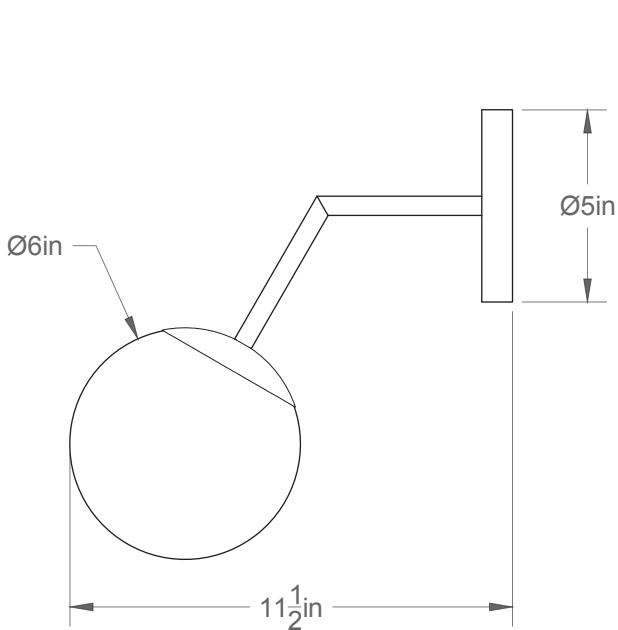

Glass ball 06 nn-LA55

Type: Murale/Wallmount

Matériaux/Materials: Aluminium powder coat •
Verre/Glass

Specifications: E26 base LED, 120 volts, dimmable

Ampoule/Bulb: Tala Sphere I 3.8 Watt • 220 Lumens •
2000K to 2800K Dim to warm

Poids/Weight: 5 lb.

Garantie/Warranty: 5 ans/years

Certification: 

Usage intérieur seulement/Indoor use only

Lien 3D/link: [Cliquez ici/Click here](#)

Pour tous les fichiers 3D, incluant CAD, Revit et IES,
visitez le www.luminaireauthentik.com / For 3D drawings of all products,
including CAD, Revit and IES files, please visit www.luminaireauthentik.com

Côté/Side

Avant/Front

Abat-jour/Shade Ext.

Couleur boule de verre/Glass ball colour

Finition boule de verre/Glass ball finish

Tige/Rod

Canopy style + colour