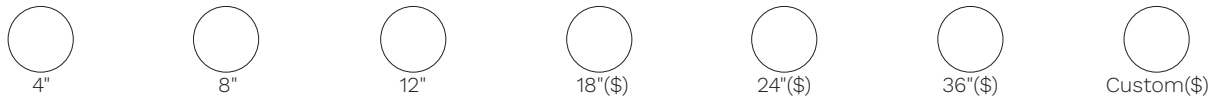

Option tige vertical/Vertical rod option