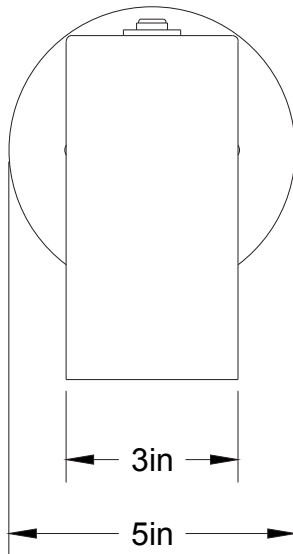

Tub0603-LA76

Type : Applique/Flushmount

Matériaux/Materials : Aluminium powder coat

Specifications : E26 base LED, 120 volts, dimmable

Ampoule/Bulb : Tala Sphere I 3.8 Watt • 220 Lumens • 2000K to 2800K Dim to warm

Poids/Weight: 2 lb.

Garantie/Warranty : 5 ans/years

Certification : 

Usage intérieur seulement/Indoor use only

Lien 3D/link : <https://a360.co/45q5Cs9>

Pour tous les fichiers 3D, incluant CAD, Revit et IES, visitez le www.luminaireauthentik.com / For 3D drawings of all products, including CAD, Revit and IES files, please visit www.luminaireauthentik.com