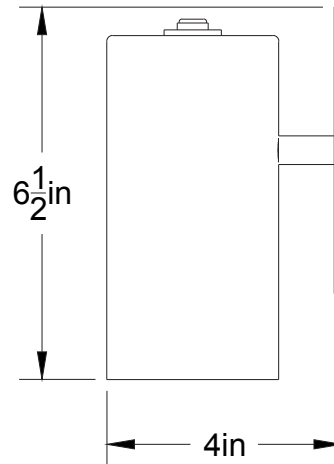

Tub0603-LA76

Type : Applique/Flushmount

Matériaux/Materials : Aluminium powder coat

Specifications : E26 base LED, 120 volts, dimmable

Ampoule/Bulb : Tala Sphere I 3.8 Watt • 220 Lumens • 2000K to 2800K Dim to warm

Poids/Weight: 2 lb.

Garantie/Warranty : 5 ans/years

Certification :

Usage intérieur seulement/Indoor use only

Lien 3D/link : <https://a360.co/45q5Cs9>

Pour tous les fichiers 3D, incluant CAD, Revit et IES, visitez le www.luminaireauthentik.com / For 3D drawings of all products, including CAD, Revit and IES files, please visit www.luminaireauthentik.com

Avant/Front

Côté/Side