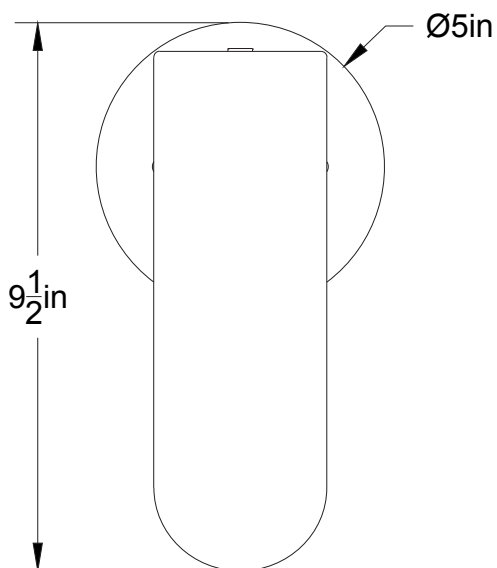

Sub0903-LA76

Type : Applique/Flushmount

Matériaux/Materials : Aluminium powder coat

Specifications : E26 base LED, 120 volts, dimmable

Ampoule/Bulb : Tala Sphere I 3.8 Watt • 220 Lumens • 2000K to 2800K Dim to warm

Poids/Weight: 2 lb.

Garantie/Warranty : 5 ans/years

Certification : 

Usage intérieur seulement/Indoor use only

Lien 3D/link : <https://a360.co/3PPTwmf>

Pour tous les fichiers 3D, incluant CAD, Revit et IES, visitez le www.luminaireauthentik.com / For 3D drawings of all products, including CAD, Revit and IES files, please visit www.luminaireauthentik.com