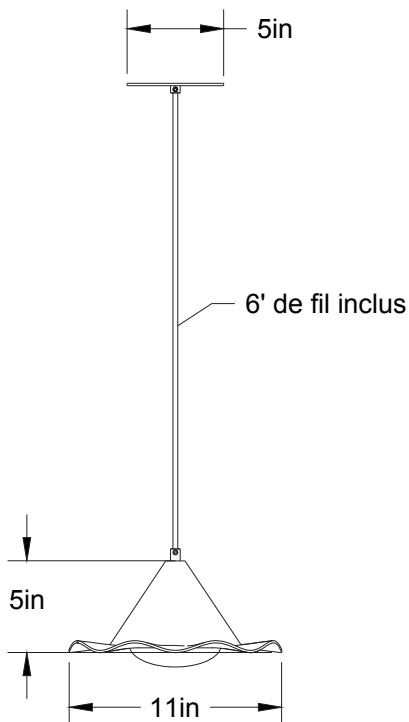

Parasol 11-LA00

Type : Suspension/Pendant

Matériaux/Materials : Aluminium powder coat

Specifications : E26 base LED, 120 volts, dimmable

Ampoule/Bulb : Tala-Mini Oval 4 Watt • 265 Lumens • 2000K to 2800K Dim to warm • Dim to warm
Garantie /Warranty : 2 ans/years

Poids/Weight: 5 lb.

Garantie/Warranty : 5 ans/years

Certification :  UL

Usage intérieur seulement/Indoor use only

Lien 3D/link : <https://a360.co/47NJQjX>

Pour tous les fichiers 3D, incluant CAD, Revit et IES, visitez le www.luminaireauthentik.com / For 3D drawings of all products, including CAD, Revit and IES files, please visit www.luminaireauthentik.com

Avant/Front

Dessus/Top

Abat-jour/Shade Ext.

Fil/Wire

Quincaillerie/Hardware

Canopy style + colour