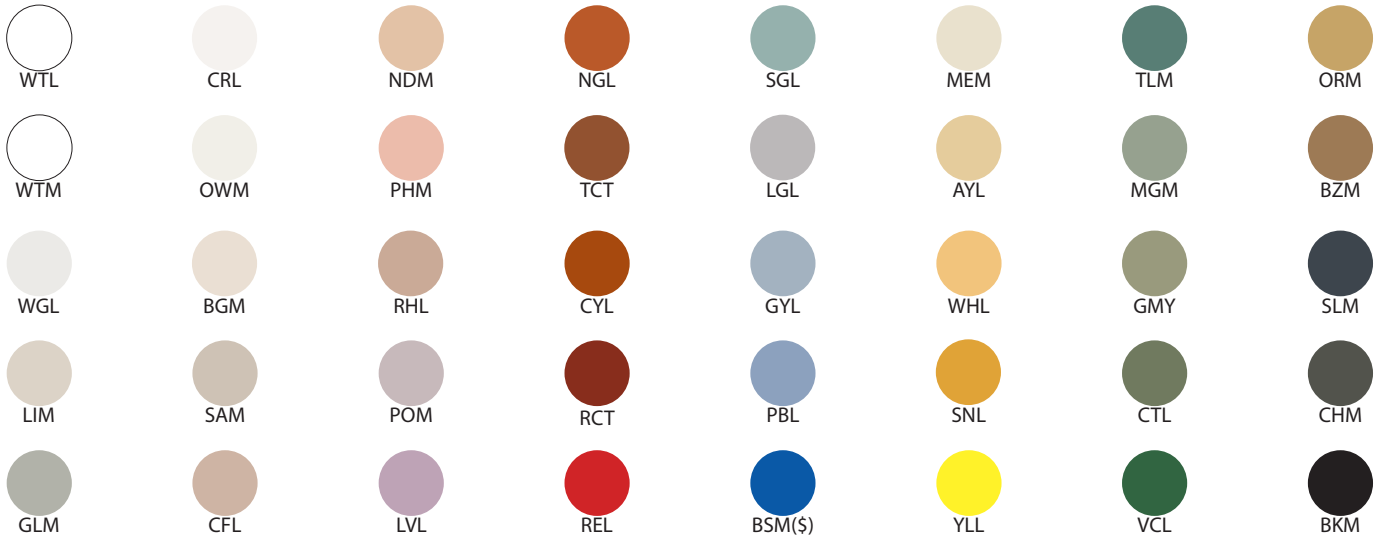

Parasol 11-LA00

Type : Suspension/Pendant

Matériaux/Materials : Aluminium powder coat

Specifications : E26 base LED, 120 volts, dimmable

Ampoule/Bulb : Tala-Mini Oval 4 Watt • 265 Lumens • 2000K to 2800K Dim to warm • Dim to warm
Garantie /Warranty : 2 ans/years

Avant/Front

Dessus/Top

Abat-jour/Shade Ext.

Fil/Wire

Quincaillerie/Hardware

Canopy style + colour