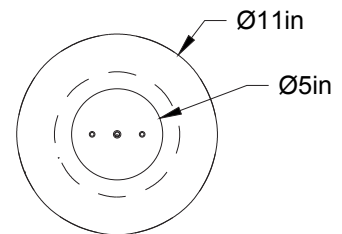

Parasol 11-LA00

Type : Suspension/Pendant

Matériaux/Materials : Aluminium powder coat

Specifications : E26 base LED, 120 volts, dimmable

Ampoule/Bulb : Tala-Mini Oval 4 Watt • 265 Lumens • 2000K to 2800K Dim to warm • Dim to warm
Garantie /Warranty : 2 ans/years

Poids/Weight: 5 lb.

Garantie/Warranty : 5 ans/years

Certification :  UL

Usage intérieur seulement/Indoor use only

Lien 3D/link : <https://a360.co/47NJQjX>

Pour tous les fichiers 3D, incluant CAD, Revit et IES, visitez le www.luminaireauthentik.com / For 3D drawings of all products, including CAD, Revit and IES files, please visit www.luminaireauthentik.com

Avant/Front

Dessus/Top

Abat-jour/Shade Ext.

Fil/Wire

Quincaillerie/Hardware

Canopy style + colour