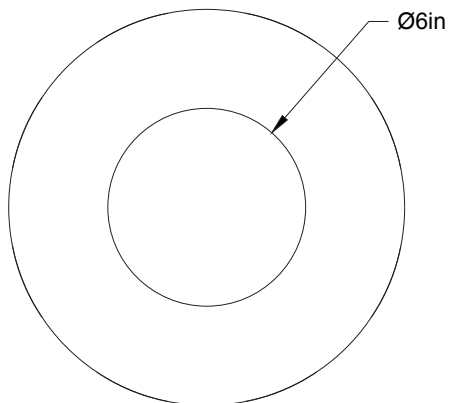

Marguerite 1105 - LA20/40

Type : Applique/Flushmount

Matériaux/Materials : Aluminium powder coat •
Verre/Glass

Specifications : E26 base LED, 120 volts, dimmable

Ampoule/Bulb : Tala Sphere I 3.8 Watt • 220 Lumens •
2000K to 2800K Dim to warm

Poids/Weight: 2 lb.

Garantie/Warranty : 2 ans/years

Certification : 

Usage intérieur seulement/Indoor use only

Lien 3D/link : <https://a360.co/3Rg9uqE>

Pour tous les fichiers 3D, incluant CAD, Revit et IES,
visitez le www.luminaireauthentik.com / For 3D drawings of all products,
including CAD, Revit and IES files, please visit www.luminaireauthentik.com