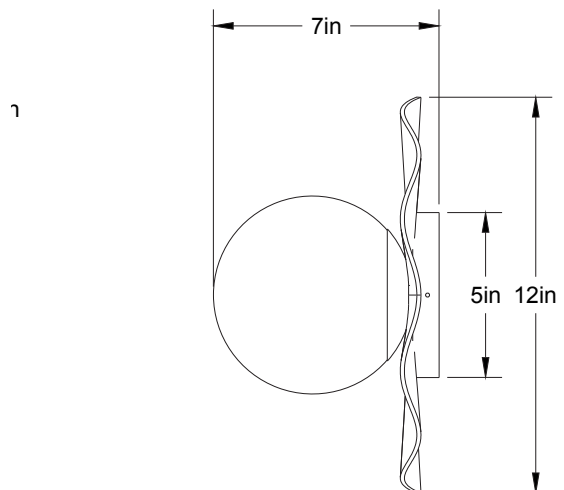

Marguerite 1105 - LA20/40

Type : Applique/Flushmount

Matériaux/Materials : Aluminium powder coat •
Verre/Glass

Specifications : E26 base LED, 120 volts, dimmable

Ampoule/Bulb : Tala Sphere I 3.8 Watt • 220 Lumens •
2000K to 2800K Dim to warm

Poids/Weight: 2 lb.

Garantie/Warranty : 2 ans/years

Certification : 

Usage intérieur seulement/Indoor use only

Lien 3D/link : <https://a360.co/3Rg9uqE>

Pour tous les fichiers 3D, incluant CAD, Revit et IES,
visitez le www.luminaireauthentik.com / For 3D drawings of all products,
including CAD, Revit and IES files, please visit www.luminaireauthentik.com