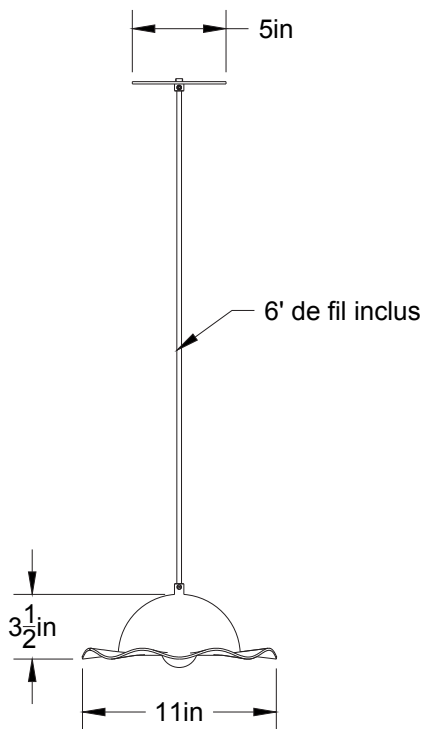

## Magnolia 11-LA00

Type : Suspension/Pendant

Matériaux/Materials : Aluminium powder coat

Specifications : E26 base LED, 120 volts, dimmable

Ampoule/Bulb : Tala-Mini Oval 4 Watt • 265 Lumens • 2000K to 2800K Dim to warm • Dim to warm  
Garantie /Warranty : 2 ans/years

Poids/Weight: 5 lb.

Garantie/Warranty : 5 ans/years

Certification :  UL

Usage intérieur seulement/Indoor use only

Lien 3D/link : <https://a360.co/4b594fD>

Pour tous les fichiers 3D, incluant CAD, Revit et IES, visitez le [www.luminaireauthentik.com](http://www.luminaireauthentik.com) / For 3D drawings of all products, including CAD, Revit and IES files, please visit [www.luminaireauthentik.com](http://www.luminaireauthentik.com)