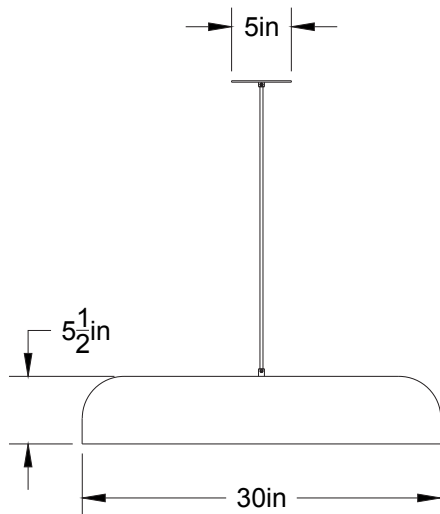

Billy 30-LA00

Type : Suspension/Pendant

Matériaux/Materials : Aluminium powder coat

Specifications : E26 base LED, 120 volts, dimmable

Ampoule/Bulb : TALA-SPHERE II 6 WATTS 2200k to 2800k

Poids/Weight: 8 lb.

Garantie/Warranty : 5 ans/years

Certification :

Usage intérieur seulement/Indoor use only

Lien 3D/link : <https://a360.co/4alb7eA>

Pour tous les fichiers 3D, incluant CAD, Revit et IES, visitez le www.luminaireauthentik.com / For 3D drawings of all products, including CAD, Revit and IES files, please visit www.luminaireauthentik.com