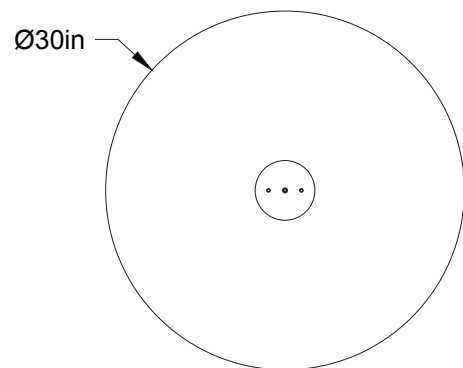

Billy 30-LA00

Type : Suspension/Pendant

Matériaux/Materials : Aluminium powder coat

Specifications : E26 base LED, 120 volts, dimmable

Ampoule/Bulb : TALA-SPHERE II 6 WATTS 2200k to 2800k

Poids/Weight: 8 lb.

Garantie/Warranty : 5 ans/years

Certification :

Usage intérieur seulement/Indoor use only

Lien 3D/link : <https://a360.co/4alb7eA>

Pour tous les fichiers 3D, incluant CAD, Revit et IES, visitez le www.luminaireauthentik.com / For 3D drawings of all products, including CAD, Revit and IES files, please visit www.luminaireauthentik.com