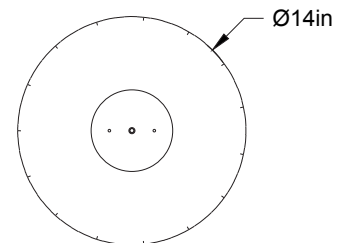

Knowlton 14-LA00

Type : Suspension/Pendant

Matériaux/Materials : Aluminium powder coat

Specifications : E26 base LED, 120 volts, dimmable

Ampoule/Bulb : Tala Sphere II 6 Watt • 480 Lumens • 2000K to 2800K • Dim to warm Garantie/Warranty : 2

Poids/Weight: 5 lb.

Garantie/Warranty : 5 ans/years

Certification :  US

Usage intérieur seulement/Indoor use only

Lien 3D/link : <https://a360.co/4b594fD>

Pour tous les fichiers 3D, incluant CAD, Revit et IES, visitez le www.luminaireauthentik.com / For 3D drawings of all products, including CAD, Revit and IES files, please visit www.luminaireauthentik.com

Avant/Front

Dessus/Top

Abat-jour/Shade Ext.

Fil/Wire

Quincaillerie/Hardware

Canopy style + colour