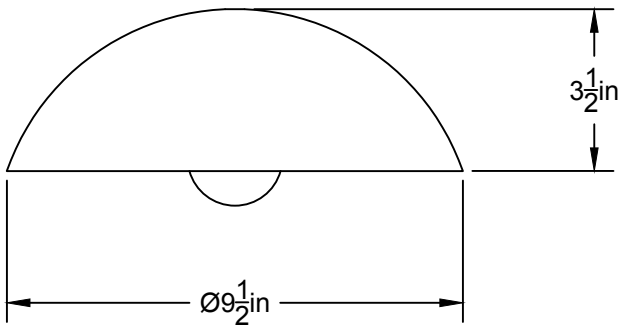

LA

LUMINAIRE AUTHENTIK

Ø9 1/2 in

LIEN 3D:

<https://a360.co/2T1SDXc>

AMPOULE / BULB :

TALA SPHERE I - 4 WATT - 220 LUMENS -
2000K TO 2800K

INCANDESCENT / LED