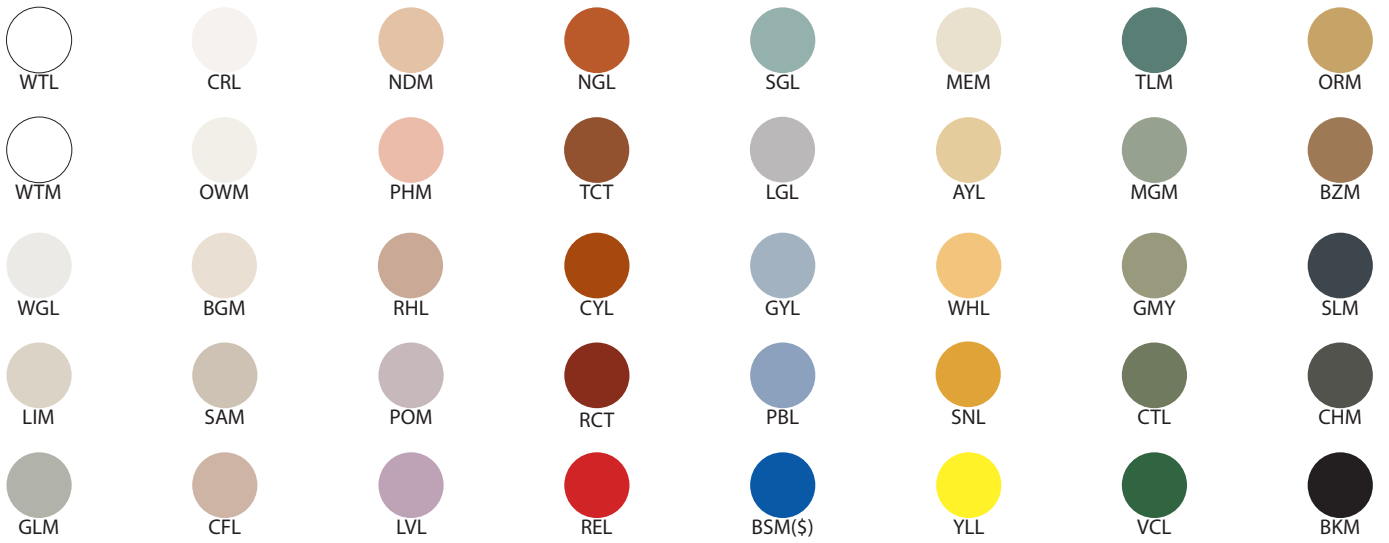

Abat-jour/Shade Int.