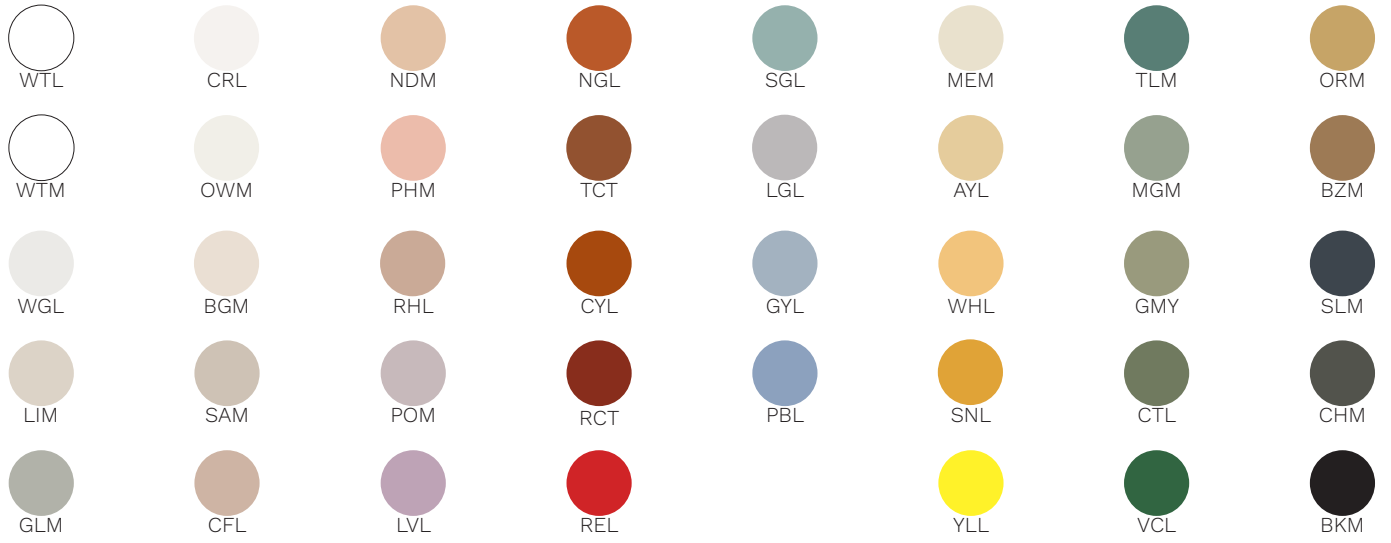

Tige/Rod

Quincaillerie/Hardware

Pivot/Swivel

Braquette/Wall bracket

Fil/Wire