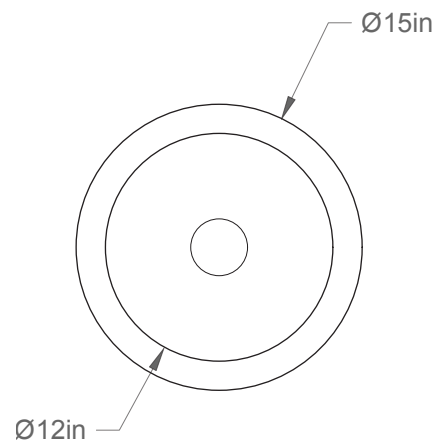

Suedoise 06-LA00-L

Type: Suspension/Pendant

Matériaux/Materials: Aluminium powder coat

Specifications: E26 base LED, 120 volts, dimmable

Ampoule/Bulb: Tala Sphere II 6 Watt • 480 Lumens • 2000K to 2800K Dim to warm

Poids/Weight: 6 lb.

Garantie/Warranty: 5 ans/years

Certification: 

Usage intérieur seulement/Indoor use only

Lien 3D/link: [Cliquez ici/Click here](#)

Pour tous les fichiers 3D, incluant CAD, Revit et IES, visitez le www.luminaireauthentik.com / For 3D drawings of all products, including CAD, Revit and IES files, please visit www.luminaireauthentik.com

Avant/Front

Dessus/Top

Abat-jour/Shade Ext-1.

Abat-jour/Shade Int.

Abat-jour/Shade Int.

 WTL	 CRL	 NDM	 NGL	 SGL	 MEM	 TLM	 ORM
 WTM	 OWM	 PHM	 TCT	 LGL	 AYL	 MGM	 BZM
 WGL	 BGM	 RHL	 CYL	 GYL	 WHL	 GMY	 SLM
 LIM	 SAM	 POM	 RCT	 PBL	 SNL	 CTL	 CHM
 GLM	 CFL	 LVL	 REL	 BSM(\$)	 YLL	 VCL	 BKM