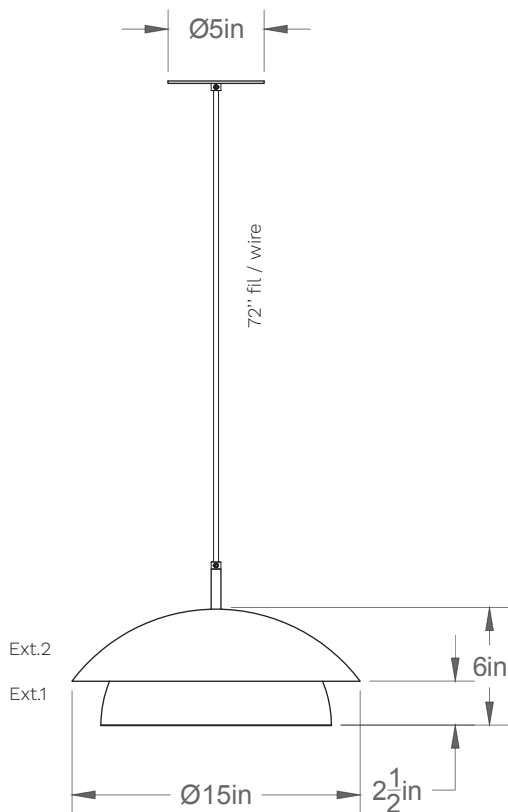

Suedoise 06-LA00-L

Type: Suspension/Pendant

Matériaux/Materials: Aluminium powder coat

Specifications: E26 base LED, 120 volts, dimmable

Ampoule/Bulb: Tala Sphere II 6 Watt • 480 Lumens • 2000K to 2800K Dim to warm

Poids/Weight: 6 lb.

Garantie/Warranty: 5 ans/years

Certification: 

Usage intérieur seulement/Indoor use only

Lien 3D/link: [Cliquez ici/Click here](#)

Pour tous les fichiers 3D, incluant CAD, Revit et IES, visitez le www.luminaireauthentik.com / For 3D drawings of all products, including CAD, Revit and IES files, please visit www.luminaireauthentik.com

Avant/Front

Dessus/Top

Abat-jour/Shade Ext-1.

Abat-jour/Shade Int.

Abat-jour/Shade Int.

 WTL	 CRL	 NDM	 NGL	 SGL	 MEM	 TLM	 ORM
 WTM	 OWM	 PHM	 TCT	 LGL	 AYL	 MGM	 BZM
 WGL	 BGM	 RHL	 CYL	 GYL	 WHL	 GMY	 SLM
 LIM	 SAM	 POM	 RCT	 PBL	 SNL	 CTL	 CHM
 GLM	 CFL	 LVL	 REL	 BSM(\$)	 YLL	 VCL	 BKM