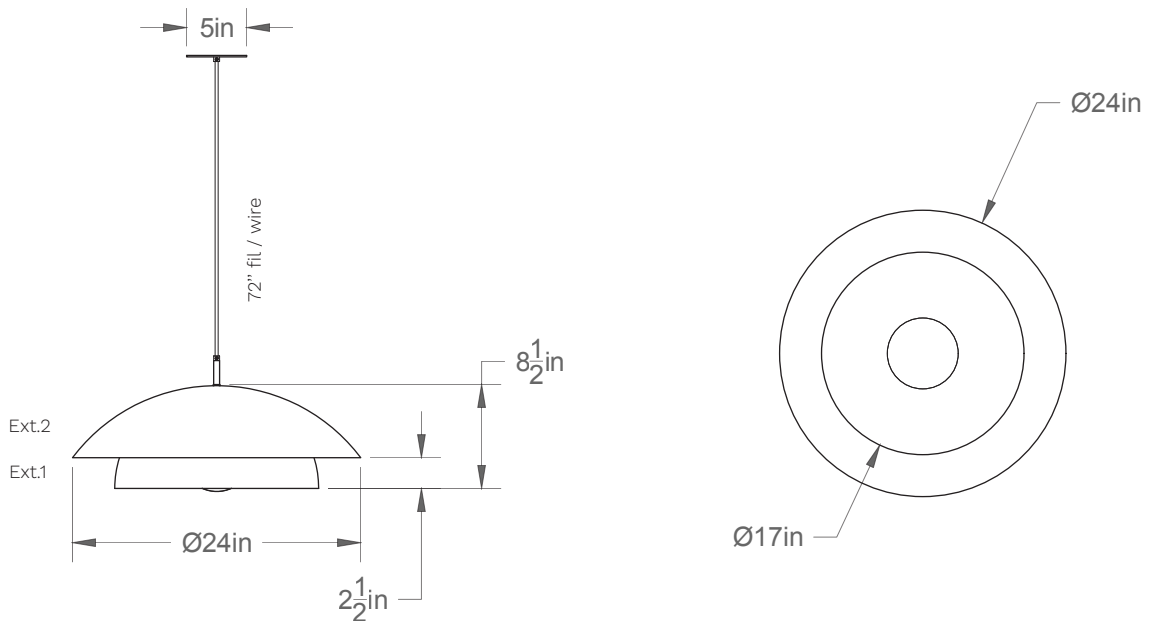

## Suedoise 04-LA00-L

Type: Suspension/Pendant

Matériaux/Materials: Aluminium powder coat

Specifications: E26 base LED, 120 volts, dimmable

Ampoule/Bulb: Tala Sphere IV 8 Watt • 680 Lumens • 2000K to 2800K Dim to warm

Poids/Weight: 10 lb.

Garantie/Warranty: 5 ans/years

Certification: 

Usage intérieur seulement/Indoor use only

Lien 3D/link: [Cliquez ici/Click here](#)

Pour tous les fichiers 3D, incluant CAD, Revit et IES, visitez le [www.luminaireauthentik.com](http://www.luminaireauthentik.com) / For 3D drawings of all products, including CAD, Revit and IES files, please visit [www.luminaireauthentik.com](http://www.luminaireauthentik.com)