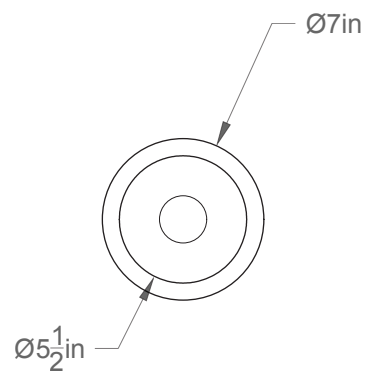

Suedoise 01-LA00-S

Type: Suspension/Pendant

Matériaux/Materials: Aluminium powder coat

Specifications: E26 base LED, 120 volts, dimmable

Ampoule/Bulb: Tala Sphere I 3.8 Watt • 220 Lumens • 2000K to 2800K Dim to warm

Poids/Weight: 3 lb.

Garantie/Warranty: 5 ans/years

Certification: 

Usage intérieur seulement/Indoor use only

Lien 3D/link: [Cliquez ici/Click here](#)

Pour tous les fichiers 3D, incluant CAD, Revit et IES, visitez le www.luminaireauthentik.com / For 3D drawings of all products, including CAD, Revit and IES files, please visit www.luminaireauthentik.com

Abat-jour/Shade Ext-1.

Abat-jour/Shade Int.

Abat-jour/Shade Int.

Fil/Wire

Quincaillerie/Hardware

Canopy style + colour