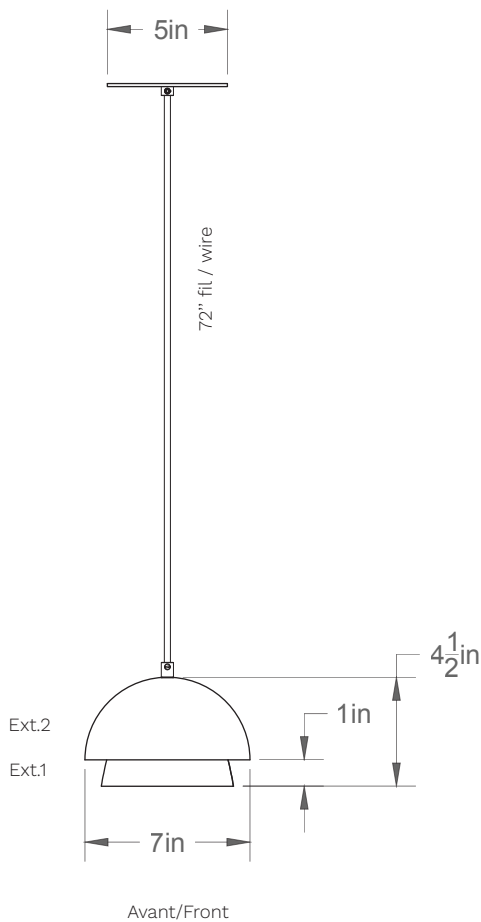

Suedoise 01-LA00-S

Type: Suspension/Pendant

Matériaux/Materials: Aluminium powder coat

Specifications: E26 base LED, 120 volts, dimmable

Ampoule/Bulb: Tala Sphere I 3.8 Watt • 220 Lumens • 2000K to 2800K Dim to warm

Poids/Weight: 3 lb.

Garantie/Warranty: 5 ans/years

Certification: 

Usage intérieur seulement/Indoor use only

Lien 3D/link: [Cliquez ici/Click here](#)

Pour tous les fichiers 3D, incluant CAD, Revit et IES, visitez le www.luminaireauthentik.com / For 3D drawings of all products, including CAD, Revit and IES files, please visit www.luminaireauthentik.com

Abat-jour/Shade Ext-1.

Abat-jour/Shade Int.

Abat-jour/Shade Int.

Fil/Wire

Quincaillerie/Hardware

Canopy style + colour