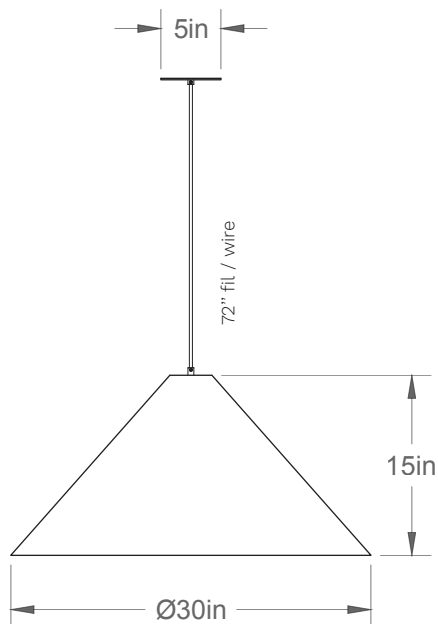

Nomad 30-LA00-S

Type: Suspension/Pendant

Matériaux/Materials: Aluminium powder coat

Specifications: E26 base LED, 120 volts, dimmable

Ampoule/Bulb: Tala Sphere IV 8 Watt • 680 Lumens • 2000K to 2800K Dim to warm

Poids/Weight: 12 lb.

Garantie/Warranty: 5 ans/years

Certification: 

Usage intérieur seulement/Indoor use only

Lien 3D/link: [Cliquez ici/Click here](#)

Pour tous les fichiers 3D, incluant CAD, Revit et IES, visitez le www.luminaireauthentik.com / For 3D drawings of all products, including CAD, Revit and IES files, please visit www.luminaireauthentik.com

Avant/Front

Dessus/Top

Abat-jour/Shade Ext-1.

Abat-jour/Shade Int.

Fil/Wire

Quincaillerie/Hardware

Canopy style + colour