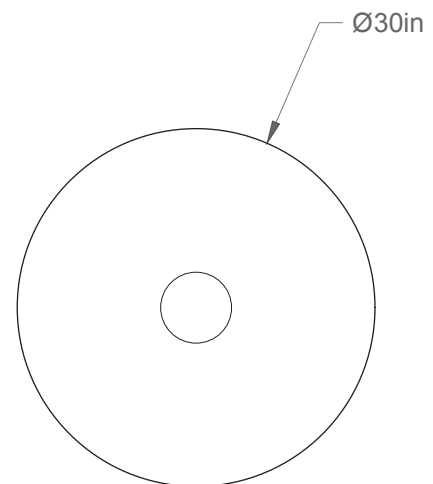

Nomad 30-LA00-S

Type: Suspension/Pendant

Matériaux/Materials: Aluminium powder coat

Specifications: E26 base LED, 120 volts, dimmable

Ampoule/Bulb: Tala Sphere IV 8 Watt • 680 Lumens • 2000K to 2800K Dim to warm

Poids/Weight: 12 lb.

Garantie/Warranty: 5 ans/years

Certification: 

Usage intérieur seulement/Indoor use only

Lien 3D/link: [Cliquez ici/Click here](#)

Pour tous les fichiers 3D, incluant CAD, Revit et IES, visitez le www.luminaireauthentik.com / For 3D drawings of all products, including CAD, Revit and IES files, please visit www.luminaireauthentik.com

Avant/Front

Dessus/Top

Abat-jour/Shade Ext-1.

Abat-jour/Shade Int.

Fil/Wire

Quincaillerie/Hardware

Canopy style + colour