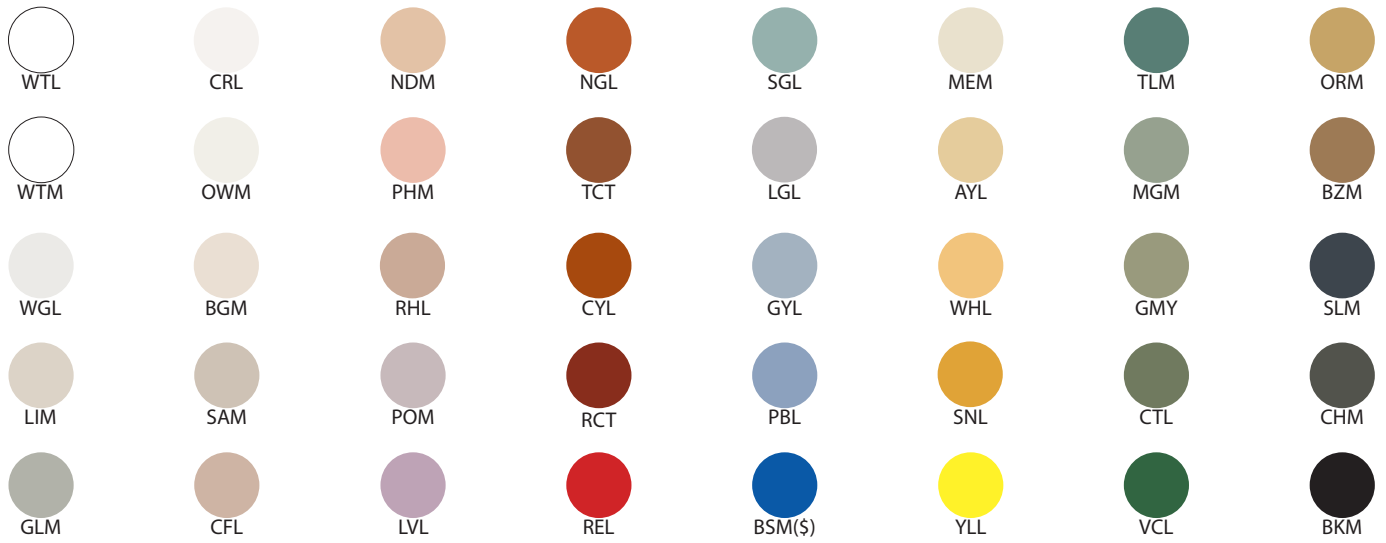

Lov 05-LA00-S

Type: Suspension/Pendant

Matériaux/Materials: Aluminium powder coat

Specifications: E26 base LED, 120 volts, dimmable

Ampoule/Bulb: Tala Sphere II 6 Watt • 480 Lumens • 2000K to 2800K Dim to warm

Avant/Front

Dessus/Top

Abat-jour/Shade Ext-1.

Abat-jour/Shade Int.

Abat-jour/Shade Int.

Fil/Wire

Quincaillerie/Hardware

Canopy style + colour