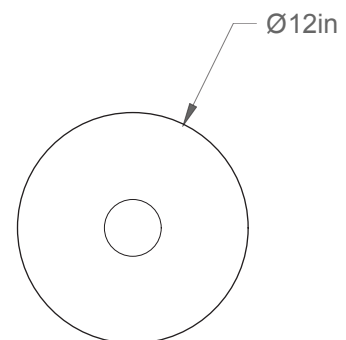

Lov 05-LA00-S

Type: Suspension/Pendant

Matériaux/Materials: Aluminium powder coat

Specifications: E26 base LED, 120 volts, dimmable

Ampoule/Bulb: Tala Sphere II 6 Watt • 480 Lumens • 2000K to 2800K Dim to warm

Poids/Weight: 7 lb.

Garantie/Warranty: 5 ans/years

Certification: 

Usage intérieur seulement/Indoor use only

Lien 3D/link: [Cliquez ici/Click here](#)

Pour tous les fichiers 3D, incluant CAD, Revit et IES, visitez le www.luminaireauthentik.com / For 3D drawings of all products, including CAD, Revit and IES files, please visit www.luminaireauthentik.com

Avant/Front

Dessus/Top

Abat-jour/Shade Ext-1.

Abat-jour/Shade Int.

Abat-jour/Shade Int.

Fil/Wire

Quincaillerie/Hardware

Canopy style + colour