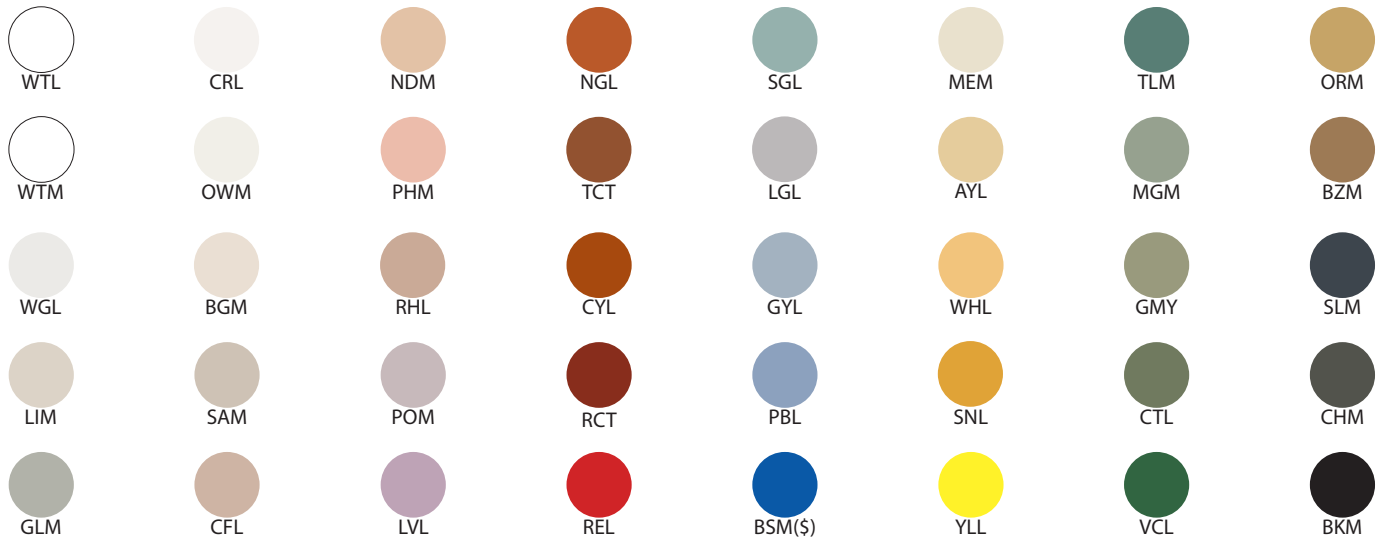

Lov 05-LA00-S

Type: Suspension/Pendant

Matériaux/Materials: Aluminium powder coat

Specifications: E26 base LED, 120 volts, dimmable

Ampoule/Bulb: Tala Sphere II 6 Watt • 480 Lumens • 2000K to 2800K Dim to warm

Avant/Front

Dessus/Top

Abat-jour/Shade Ext-1.

Abat-jour/Shade Int.

Abat-jour/Shade Int.

Fil/Wire

Quincaillerie/Hardware

Canopy style + colour