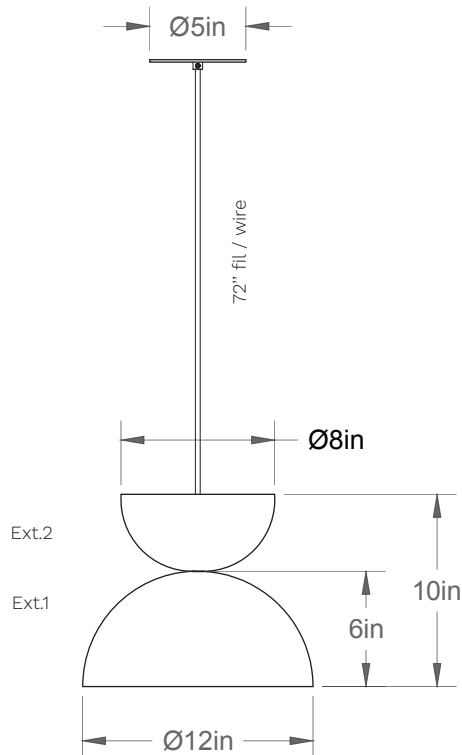

Lov 05-LA00-S

Type: Suspension/Pendant

Matériaux/Materials: Aluminium powder coat

Specifications: E26 base LED, 120 volts, dimmable

Ampoule/Bulb: Tala Sphere II 6 Watt • 480 Lumens • 2000K to 2800K Dim to warm

Poids/Weight: 7 lb.

Garantie/Warranty: 5 ans/years

Certification: 

Usage intérieur seulement/Indoor use only

Lien 3D/link: [Cliquez ici/Click here](#)

Pour tous les fichiers 3D, incluant CAD, Revit et IES, visitez le www.luminaireauthentik.com / For 3D drawings of all products, including CAD, Revit and IES files, please visit www.luminaireauthentik.com

Avant/Front

Dessus/Top

Abat-jour/Shade Ext-1.

Abat-jour/Shade Int.

Abat-jour/Shade Int.

Fil/Wire

Quincaillerie/Hardware

Canopy style + colour