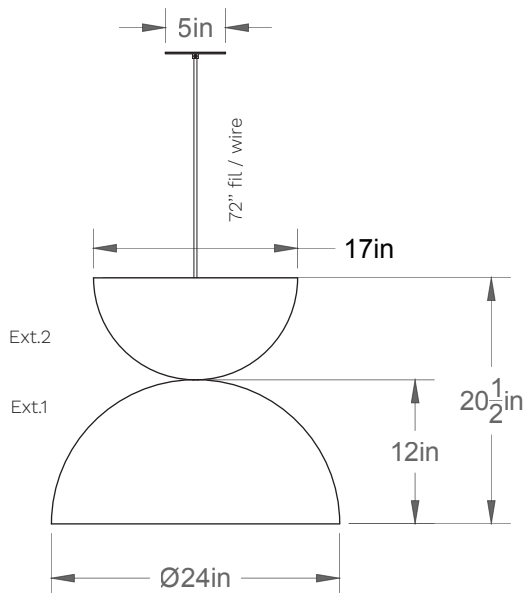

Lov 04-LA00-S

Type: Suspension/Pendant

Matériaux/Materials: Aluminium powder coat

Specifications: E26 base LED, 120 volts, dimmable

Ampoule/Bulb: Tala Sphere IV 8 Watt • 680 Lumens • 2000K to 2800K Dim to warm

Poids/Weight: 10 lb.

Garantie/Warranty: 5 ans/years

Certification: 

Usage intérieur seulement/Indoor use only

Lien 3D/link: [Cliquez ici/Click here](#)

Pour tous les fichiers 3D, incluant CAD, Revit et IES, visitez le www.luminaireauthentik.com / For 3D drawings of all products, including CAD, Revit and IES files, please visit www.luminaireauthentik.com

Avant/Front

Dessus/Top

Abat-jour/Shade Ext-1.

Abat-jour/Shade Int.

Abat-jour/Shade Int.

Fil/Wire

Quincaillerie/Hardware

Canopy style + colour