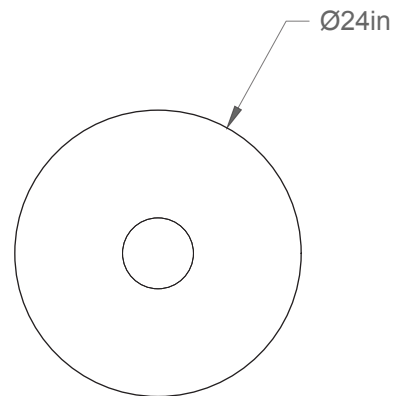

Lov 04-LA00-S

Type: Suspension/Pendant

Matériaux/Materials: Aluminium powder coat

Specifications: E26 base LED, 120 volts, dimmable

Ampoule/Bulb: Tala Sphere IV 8 Watt • 680 Lumens • 2000K to 2800K Dim to warm

Poids/Weight: 10 lb.

Garantie/Warranty: 5 ans/years

Certification: 

Usage intérieur seulement/Indoor use only

Lien 3D/link: [Cliquez ici/Click here](#)

Pour tous les fichiers 3D, incluant CAD, Revit et IES, visitez le www.luminaireauthentik.com / For 3D drawings of all products, including CAD, Revit and IES files, please visit www.luminaireauthentik.com

Avant/Front

Dessus/Top

Abat-jour/Shade Ext-1.

Abat-jour/Shade Int.

Abat-jour/Shade Int.

Fil/Wire

Quincaillerie/Hardware

Canopy style + colour