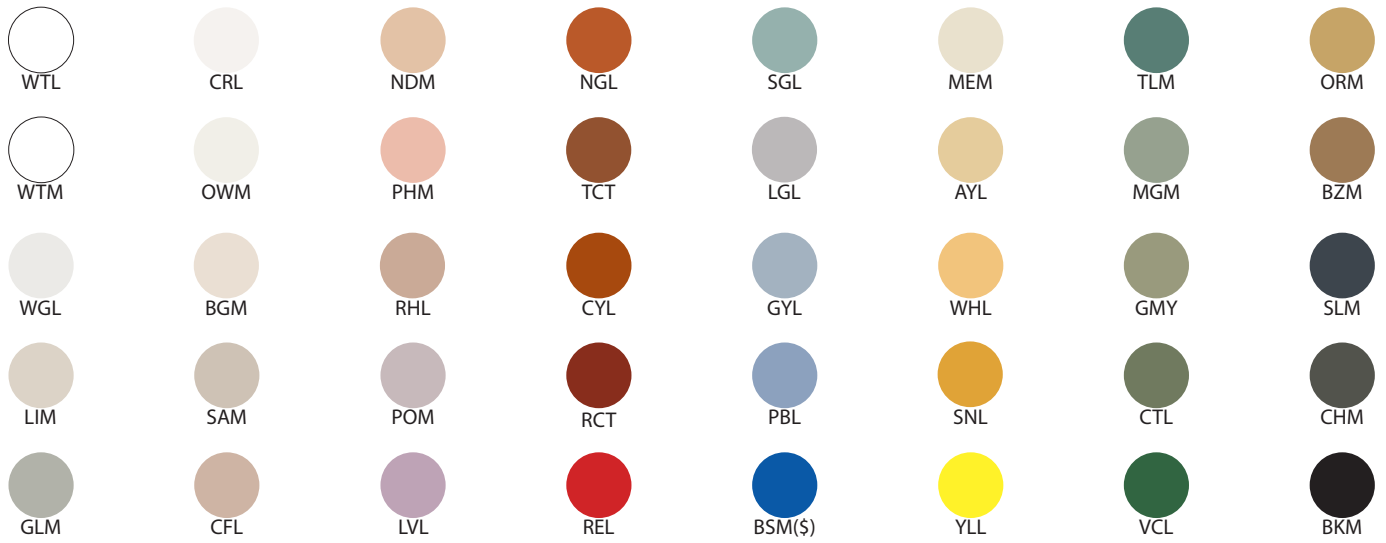

Lov 04-LA00-S

Type: Suspension/Pendant

Matériaux/Materials: Aluminium powder coat

Specifications: E26 base LED, 120 volts, dimmable

Ampoule/Bulb: Tala Sphere IV 8 Watt • 680 Lumens • 2000K to 2800K Dim to warm

Avant/Front

Dessus/Top

Abat-jour/Shade Ext-1.

Abat-jour/Shade Int.

Abat-jour/Shade Int.

Fil/Wire

Quincaillerie/Hardware

Canopy style + colour