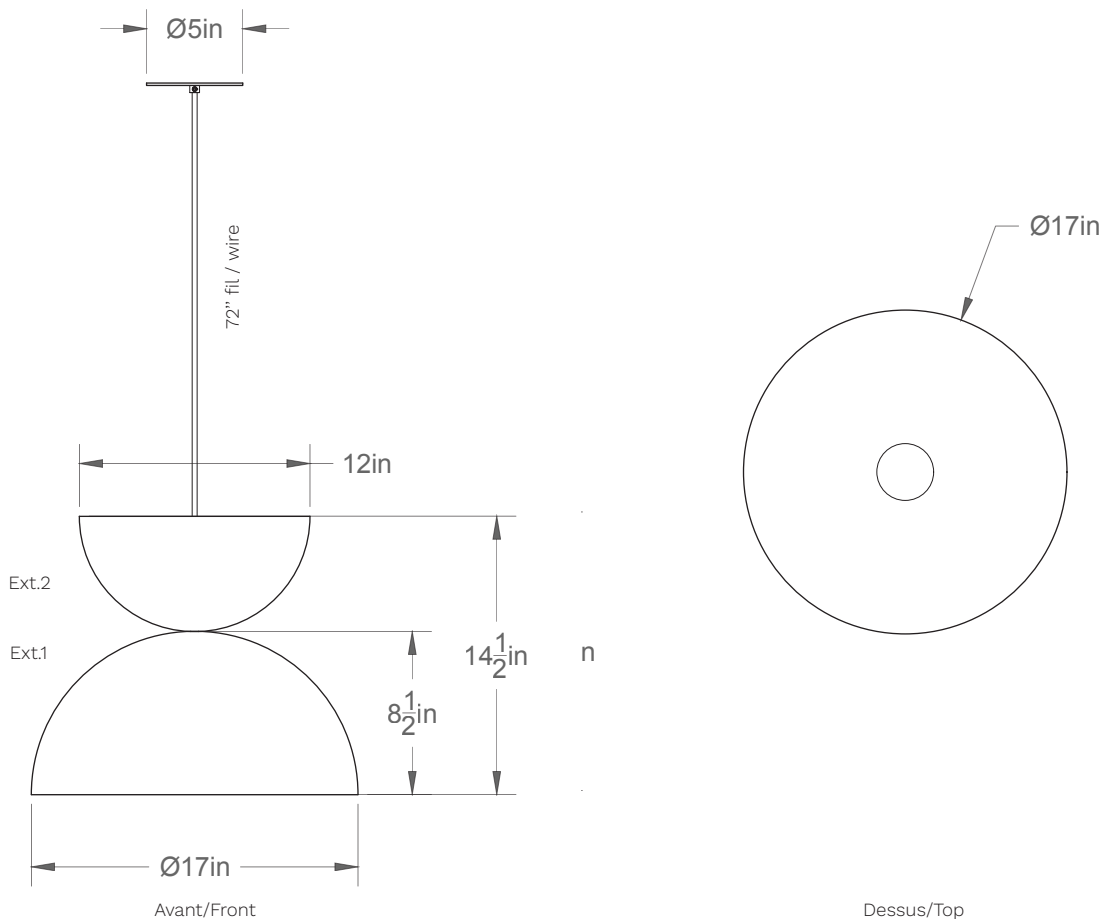

## Lov 03-LA00-S

Type: Suspension/Pendant

Matériaux/Materials: Aluminium powder coat

Specifications: E26 base LED, 120 volts, dimmable

Ampoule/Bulb: Tala Sphere II 6 Watt • 480 Lumens • 2000K to 2800K Dim to warm

Poids/Weight: 7 lb.

Garantie/Warranty: 5 ans/years

Certification: 

Usage intérieur seulement/Indoor use only

Lien 3D/link: [Cliquez ici/Click here](#)

Pour tous les fichiers 3D, incluant CAD, Revit et IES, visitez le [www.luminaireauthentik.com](http://www.luminaireauthentik.com) / For 3D drawings of all products, including CAD, Revit and IES files, please visit [www.luminaireauthentik.com](http://www.luminaireauthentik.com)