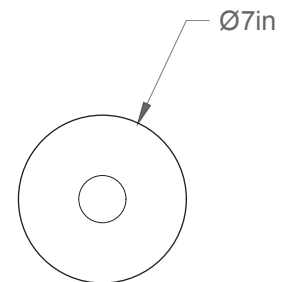

Lov 02-LA00-S

Type: Suspension/Pendant

Matériaux/Materials: Aluminium powder coat

Specifications: E26 base LED, 120 volts, dimmable

Ampoule/Bulb: Tala Sphere I 3.8 Watt • 220 Lumens • 2000K to 2800K Dim to warm

Poids/Weight: 3 lb.

Garantie/Warranty: 5 ans/years

Certification: 

Usage intérieur seulement/Indoor use only

Lien 3D/link: [Cliquez ici/Click here](#)

Pour tous les fichiers 3D, incluant CAD, Revit et IES, visitez le www.luminaireauthentik.com / For 3D drawings of all products, including CAD, Revit and IES files, please visit www.luminaireauthentik.com

Dessus/Top

Abat-jour/Shade Ext-2.

Abat-jour/Shade Ext-1.

Abat-jour/Shade Int.

Fil/Wire

Quincaillerie/Hardware

Canopy style + colour