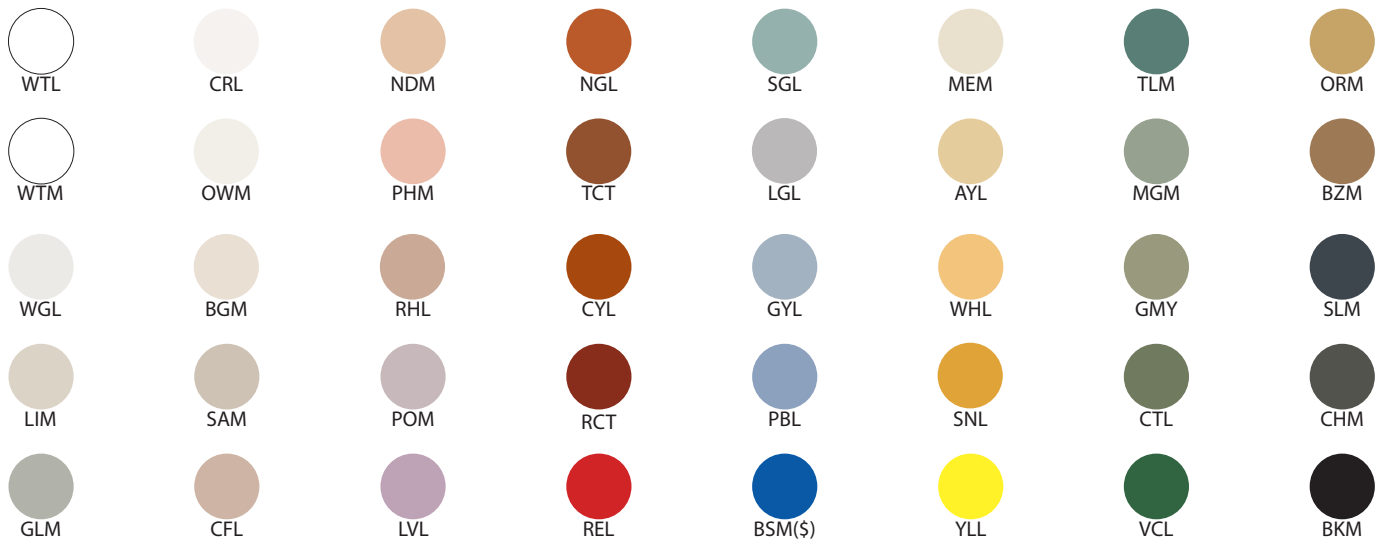

Lov 02-LA00-S

Type: Suspension/Pendant

Matériaux/Materials: Aluminium powder coat

Specifications: E26 base LED, 120 volts, dimmable

Ampoule/Bulb: Tala Sphere I 3.8 Watt • 220 Lumens • 2000K to 2800K Dim to warm

Dessus/Top

Abat-jour/Shade Ext-2.

Abat-jour/Shade Ext-1.

Abat-jour/Shade Int.

Fil/Wire

Quincaillerie/Hardware

Canopy style + colour