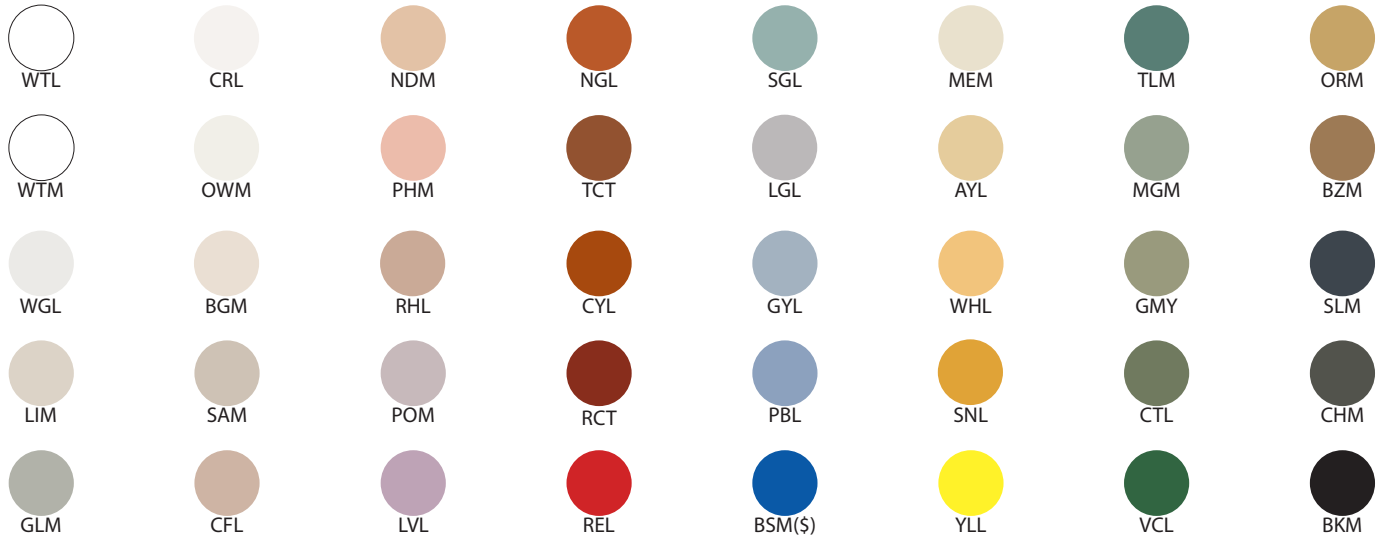

Lov 02-LA00-S

Type: Suspension/Pendant

Matériaux/Materials: Aluminium powder coat

Specifications: E26 base LED, 120 volts, dimmable

Ampoule/Bulb: Tala Sphere I 3.8 Watt • 220 Lumens • 2000K to 2800K Dim to warm

Dessus/Top

Abat-jour/Shade Ext-2.

Abat-jour/Shade Ext-1.

Abat-jour/Shade Int.

Fil/Wire

Quincaillerie/Hardware

Canopy style + colour