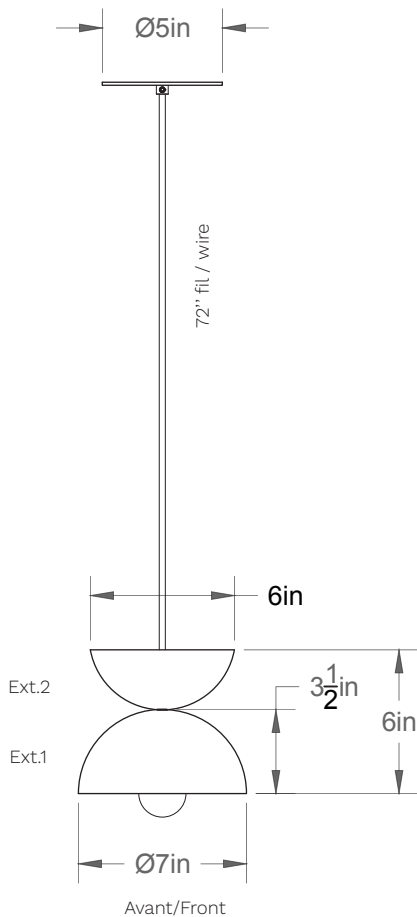

Lov 02-LA00-S

Type: Suspension/Pendant

Matériaux/Materials: Aluminium powder coat

Specifications: E26 base LED, 120 volts, dimmable

Ampoule/Bulb: Tala Sphere I 3.8 Watt • 220 Lumens • 2000K to 2800K Dim to warm

Dessus/Top

Abat-jour/Shade Ext-2.

Abat-jour/Shade Ext-1.

Abat-jour/Shade Int.

Fil/Wire

Quincaillerie/Hardware

Canopy style + colour