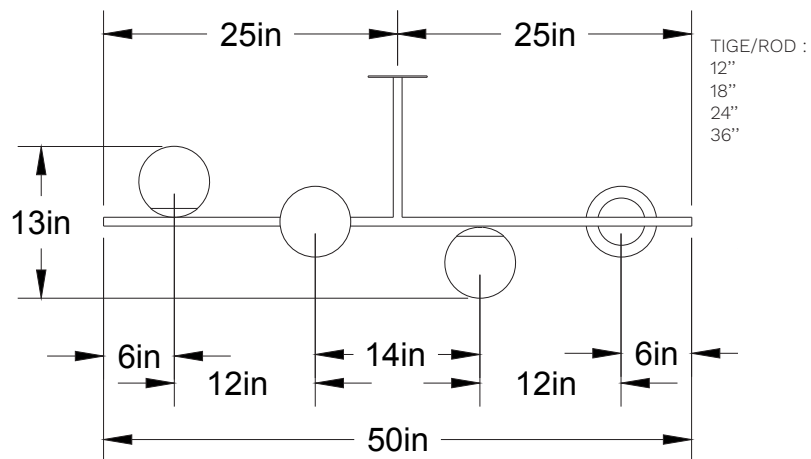

Pour tous les fichiers 3D, incluant CAD, Revit et IES,
visitez le www.luminaireauthentik.com / For 3D drawings of all products,
including CAD, Revit and IES files, please visit www.luminaireauthentik.com

Avant/Front