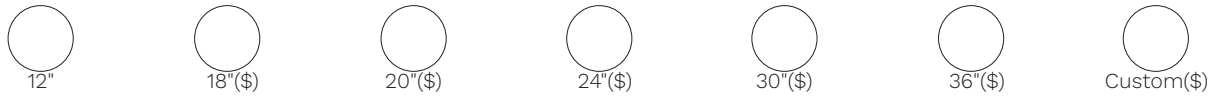

Option tige vertical/Vertical rod option