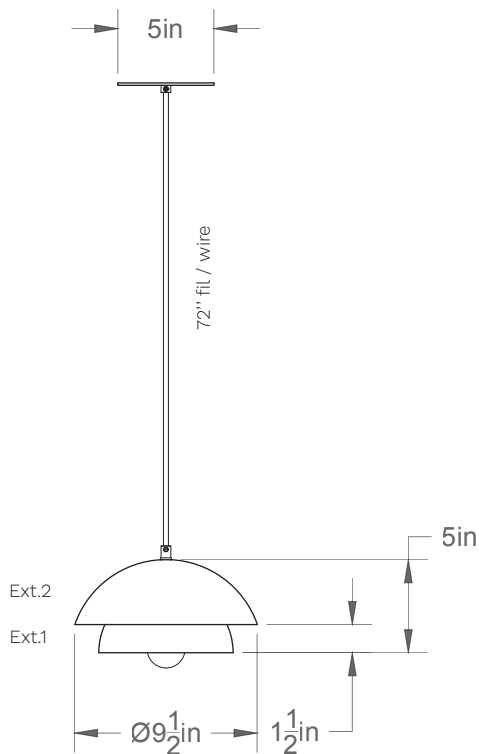

Suedoise 02-LA00-S

Type: Suspension/Pendant

Matériaux/Materials: Aluminium powder coat

Specifications: E26 base LED, 120 volts, dimmable

Ampoule/Bulb: Tala Sphere I 3.8 Watt • 220 Lumens • 2000K to 2800K Dim to warm

Poids/Weight: 5 lb.

Garantie/Warranty: 5 ans/years

Certification: 

Usage intérieur seulement/Indoor use only

Lien 3D/link: [Cliquez ici/Click here](#)

Pour tous les fichiers 3D, incluant CAD, Revit et IES, visitez le www.luminaireauthentik.com / For 3D drawings of all products, including CAD, Revit and IES files, please visit www.luminaireauthentik.com

Avant/Front

Dessus/Top

Abat-jour/Shade Ext-2.

Abat-jour/Shade Ext-1.

Abat-jour/Shade Int.

 WTL	 CRL	 NDM	 NGL	 SGL	 MEM	 TLM	 ORM
 WTM	 OWM	 PHM	 TCT	 LGL	 AYL	 MGM	 BZM
 WGL	 BGM	 RHL	 CYL	 GYL	 WHL	 GMY	 SLM
 LIM	 SAM	 POM	 RCT	 PBL	 SNL	 CTL	 CHM
 GLM	 CFL	 LVL	 REL	 BSM(\$)	 YLL	 VCL	 BKM