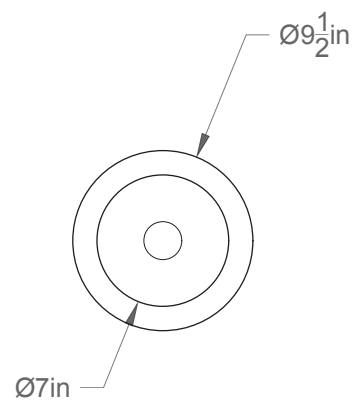

Suedoise 02-LA00-S

Type: Suspension/Pendant

Matériaux/Materials: Aluminium powder coat

Specifications: E26 base LED, 120 volts, dimmable

Ampoule/Bulb: Tala Sphere I 3.8 Watt • 220 Lumens • 2000K to 2800K Dim to warm

Poids/Weight: 5 lb.

Garantie/Warranty: 5 ans/years

Certification: 

Usage intérieur seulement/Indoor use only

Lien 3D/link: [Cliquez ici/Click here](#)

Pour tous les fichiers 3D, incluant CAD, Revit et IES, visitez le www.luminaireauthentik.com / For 3D drawings of all products, including CAD, Revit and IES files, please visit www.luminaireauthentik.com

Avant/Front

Dessus/Top

Abat-jour/Shade Ext-2.

Abat-jour/Shade Ext-1.

Abat-jour/Shade Int.

 WTL	 CRL	 NDM	 NGL	 SGL	 MEM	 TLM	 ORM
 WTM	 OWM	 PHM	 TCT	 LGL	 AYL	 MGM	 BZM
 WGL	 BGM	 RHL	 CYL	 GYL	 WHL	 GMY	 SLM
 LIM	 SAM	 POM	 RCT	 PBL	 SNL	 CTL	 CHM
 GLM	 CFL	 LVL	 REL	 BSM(\$)	 YLL	 VCL	 BKM