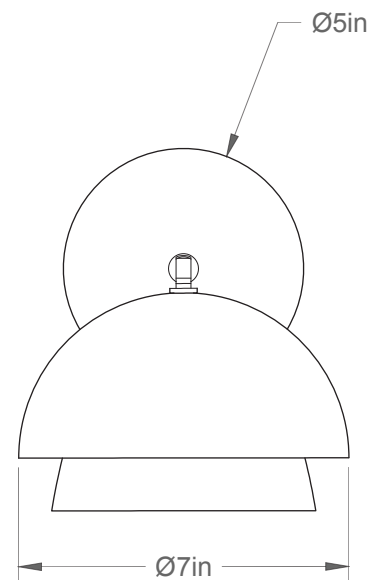

Suedoise 01-LA47

Type: Murale/Wallmount

Matériaux/Materials: Aluminium powder coat

Specifications: E26 base LED, 120 volts, dimmable

Ampoule/Bulb: Tala Sphere I 3.8 Watt • 220 Lumens • 2000K to 2800K Dim to warm

Poids/Weight: 5 lb.

Garantie/Warranty: 5 ans/years

Certification: 

Usage intérieur seulement/Indoor use only

Lien 3D/link: [Cliquez ici/Click here](#)

Pour tous les fichiers 3D, incluant CAD, Revit et IES, visitez le www.luminaireauthentik.com / For 3D drawings of all products, including CAD, Revit and IES files, please visit www.luminaireauthentik.com

Côté/Side

Avant/Front

Abat-jour/Shade Ext-2.

Abat-jour/Shade Ext-1.

Abat-jour/Shade Int.

Tige/Rod

Pivot/Swivel

Canopy style + colour