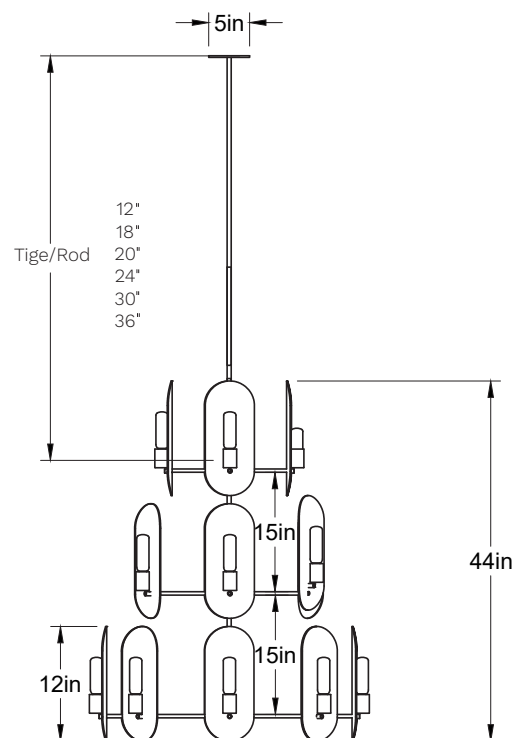

Mafalda 12-LA70

Type: Suspension / Pendant

Matériaux/Materials: Aluminium powder coat

Specifications: E26 base LED, 120 volts, dimmable

Ampoule/Bulb: Tala T11 6 Watt • 420 Lumens • 3000K

Poids/Weight: 15 lb.

Dessus/Top

Avant/Front

Abat-jour/Shade Ext.

Tige/Rod

Option tige vertical/Vertical rod option

Canopy style + colour

Quincaillerie/Hardware