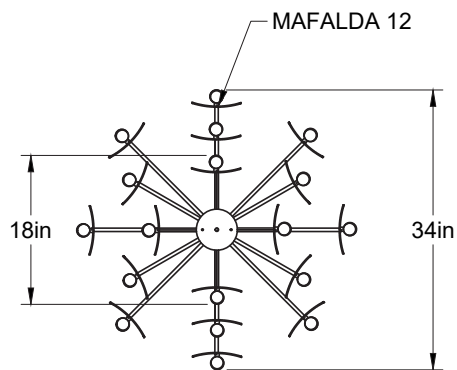

Mafalda 12-LA70

Type: Suspension / Pendant

Matériaux/Materials: Aluminium powder coat

Specifications: E26 base LED, 120 volts, dimmable

Ampoule/Bulb: Tala T11 6 Watt • 420 Lumens • 3000K

Poids/Weight: 15 lb.

Dessus/Top

Avant/Front

Abat-jour/Shade Ext.

Tige/Rod

Option tige vertical/Vertical rod option

Canopy style + colour

Quincaillerie/Hardware