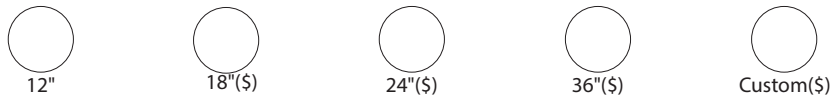

Dessus/Top

Avant/Front

Abat-jour/Shade Ext.

Tige/Rod

Option tige vertical/Vertical rod option

Canopy style + colour

Quincaillerie/Hardware