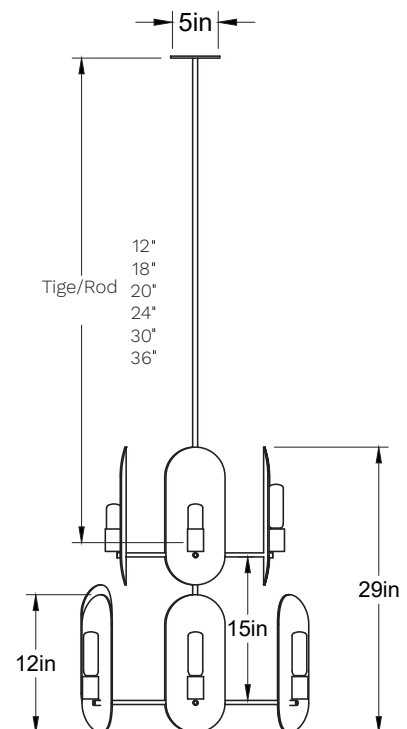

Mafalda 12-LA71

Type: Suspension / Pendant

Matériaux/Materials: Aluminium powder coat

Specifications: E26 base LED, 120 volts, dimmable

Ampoule/Bulb: Tala T11 6 Watt • 420 Lumens • 3000K

Poids/Weight: 10 lb.

Dessus/Top

Avant/Front

Abat-jour/Shade Ext.

Tige/Rod

Option tige vertical/Vertical rod option

Canopy style + colour

Quincaillerie/Hardware