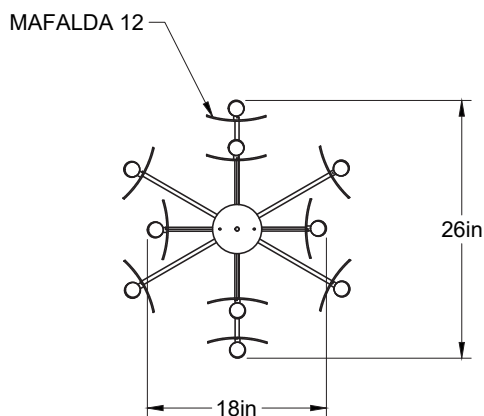

Mafalda 12-LA71

Type: Suspension / Pendant

Matériaux/Materials: Aluminium powder coat

Specifications: E26 base LED, 120 volts, dimmable

Ampoule/Bulb: Tala T11 6 Watt • 420 Lumens • 3000K

Poids/Weight: 10 lb.

Dessus/Top

Avant/Front

Abat-jour/Shade Ext.

Tige/Rod

Option tige vertical/Vertical rod option

Canopy style + colour

Quincaillerie/Hardware