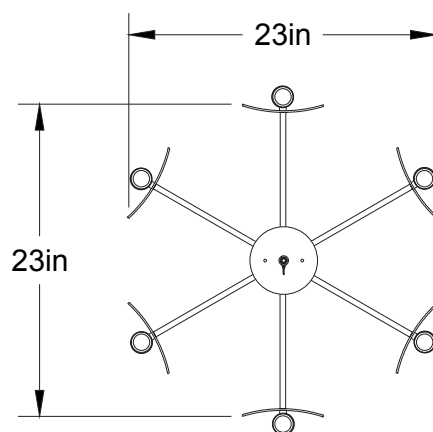

Avant/Front

dessus/above

Abat-jour/Shade Ext.

Tige/Rod

Option tige vertical/Vertical rod option

Canopy style + colour

Quincaillerie/Hardware