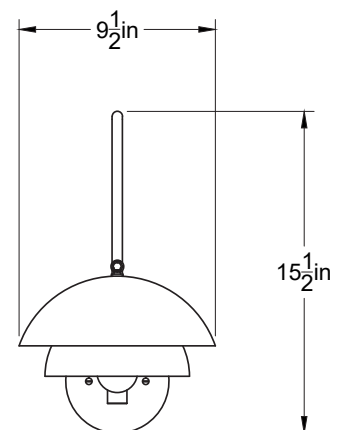

Avant/Front