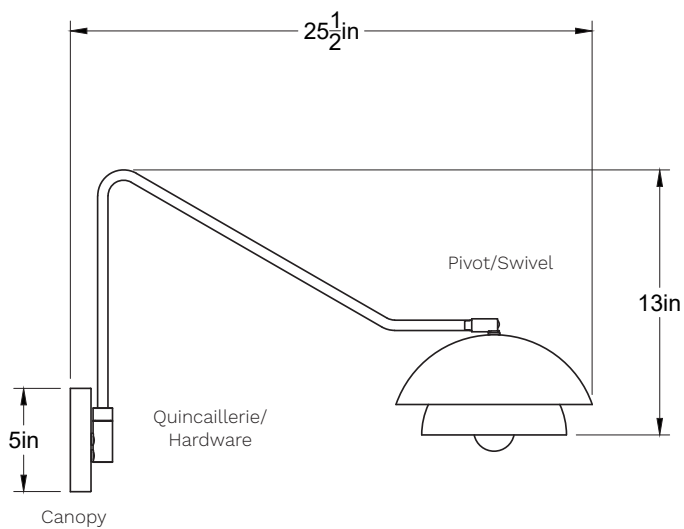

Poids/Weight: 5 lb.

Garantie/Warranty: 5 ans/years

Certification: 

Usage intérieur seulement/Indoor use only

Lien 3D/link: [Cliquez ici/Click here](#)

Pour tous les fichiers 3D, incluant CAD, Revit et IES, visitez le [www.luminaireauthentik.com](http://www.luminaireauthentik.com) / For 3D drawings of all products, including CAD, Revit and IES files, please visit [www.luminaireauthentik.com](http://www.luminaireauthentik.com)