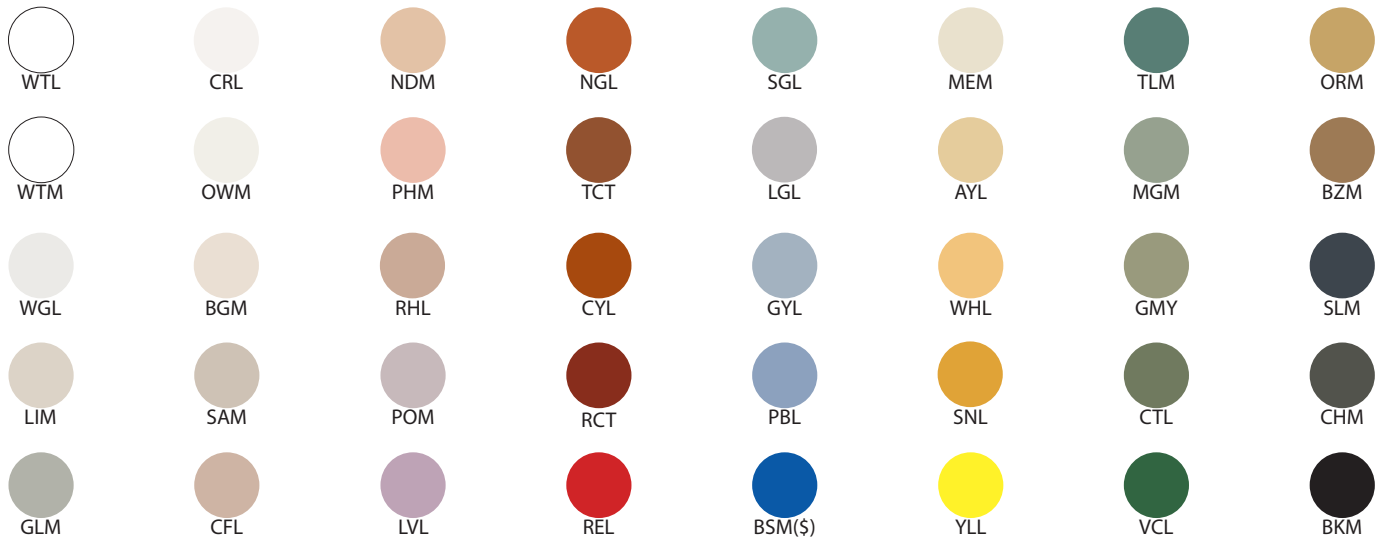

Nomad 18-LA00-S

Type : Suspension/Pendant

Matériaux/Materials : Aluminium powder coat

Specifications : E26 base LED, 120 volts, dimmable

Ampoule/Bulb : Tala Sphere II 6 Watt • 480 Lumens •
2000K to 2800K Dim to warm

Avant/Front

Dessus/Top

Abat-jour/Shade Ext-1.

Abat-jour/Shade Int.

Fil/Wire

Quincaillerie/Hardware

Canopy style + colour

Quincaillerie Suspension/Canopy Cable Hardware