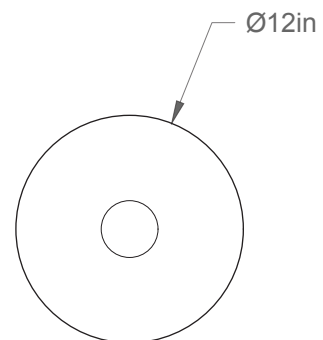

## Nomad 12-LA00-S

Type: Suspension/Pendant

Matériaux/Materials: Aluminium powder coat

Specifications: E26 base LED, 120 volts, dimmable

Ampoule/Bulb: Tala Sphere II 6 Watt • 480 Lumens • 2000K to 2800K Dim to warm

Poids/Weight: 5 lb.

Garantie/Warranty: 5 ans/years

Certification: 

Usage intérieur seulement/Indoor use only

Lien 3D/link: [Cliquez ici/Click here](#)

Pour tous les fichiers 3D, incluant CAD, Revit et IES, visitez le [www.luminaireauthentik.com](http://www.luminaireauthentik.com) / For 3D drawings of all products, including CAD, Revit and IES files, please visit [www.luminaireauthentik.com](http://www.luminaireauthentik.com)

Avant/Front

Dessus/Top