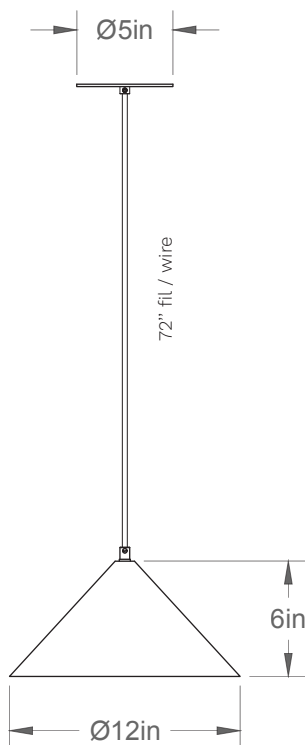

Pour tous les fichiers 3D, incluant CAD, Revit et IES, visitez le www.luminaireauthentik.com / For 3D drawings of all products, including CAD, Revit and IES files, please visit www.luminaireauthentik.com

Avant/Front