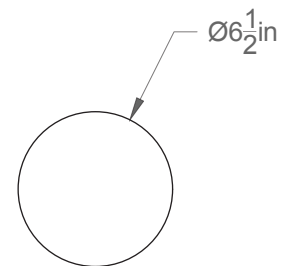

Nube 06-LA00-S

Type: Suspension/Pendant

Matériaux/Materials: Aluminium powder coat •
Verre/Glass

Specifications: E26 base LED, 120 volts, dimmable

Ampoule/Bulb: Tala Sphere I 3.8 Watt • 220 Lumens •
2000K to 2800K Dim to warm

Poids/Weight: 3 lb.

Garantie/Warranty: 5 ans/years

Certification:

Usage intérieur seulement/Indoor use only

Lien 3D/link: [Cliquez ici/Click here](#)

Pour tous les fichiers 3D, incluant CAD, Revit et IES,
visitez le www.luminaireauthentik.com / For 3D drawings of all products,
including CAD, Revit and IES files, please visit www.luminaireauthentik.com

Dessus/Top

Abat-jour/Shade Ext.

Couleur boule de verre/Glass ball colour

Finition boule de verre/Glass ball finish

Fil/Wire

Quincaillerie/Hardware

Canopy style + colour