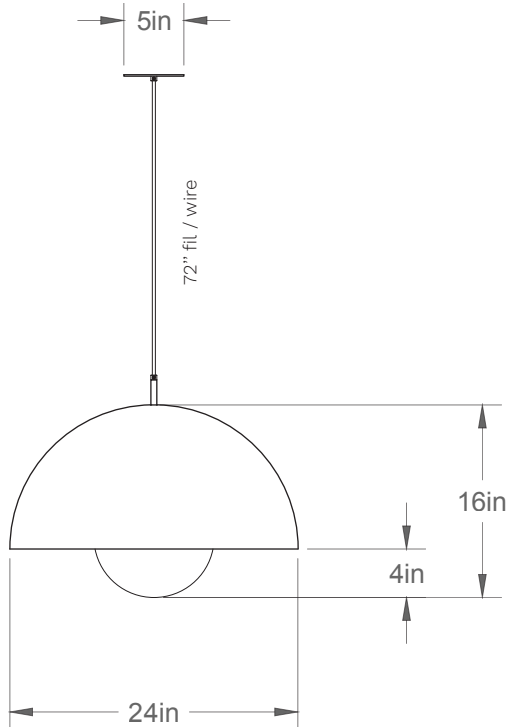

Norvegienne 2410-LA00-L

Type: Suspension/Pendant

Matériaux/Materials: Aluminium powder coat •
Verre/Glass

Specifications: E26 base LED, 120 volts, dimmable

Ampoule/Bulb: Tala Sphere II 6 Watt • 480 Lumens •
2000K to 2800K Dim to warm

Poids/Weight: 12 lb.

Garantie/Warranty: 5 ans/years

Certification: 

Usage intérieur seulement/Indoor use only

Lien 3D/link: [Cliquez ici/Click here](#)

Pour tous les fichiers 3D, incluant CAD, Revit et IES,
visitez le www.luminaireauthentik.com / For 3D drawings of all products,
including CAD, Revit and IES files, please visit www.luminaireauthentik.com

Avant/Front

Dessus/Top

Abat-jour/Shade Ext-1.

Abat-jour/Shade Int.

Fil/Wire

Quincaillerie/Hardware

Canopy style + colour