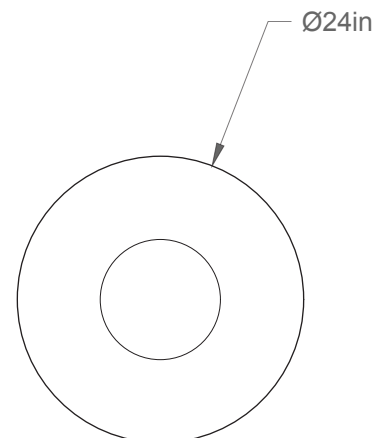

Norvegienne 2410-LA00-L

Type: Suspension/Pendant

Matériaux/Materials: Aluminium powder coat •
Verre/Glass

Specifications: E26 base LED, 120 volts, dimmable

Ampoule/Bulb: Tala Sphere II 6 Watt • 480 Lumens •
2000K to 2800K Dim to warm

Poids/Weight: 12 lb.

Garantie/Warranty: 5 ans/years

Certification: 

Usage intérieur seulement/Indoor use only

Lien 3D/link: [Cliquez ici/Click here](#)

Pour tous les fichiers 3D, incluant CAD, Revit et IES,
visitez le www.luminaireauthentik.com / For 3D drawings of all products,
including CAD, Revit and IES files, please visit www.luminaireauthentik.com

Avant/Front

Dessus/Top

Abat-jour/Shade Ext-1.

Abat-jour/Shade Int.

Fil/Wire

Quincaillerie/Hardware

Canopy style + colour