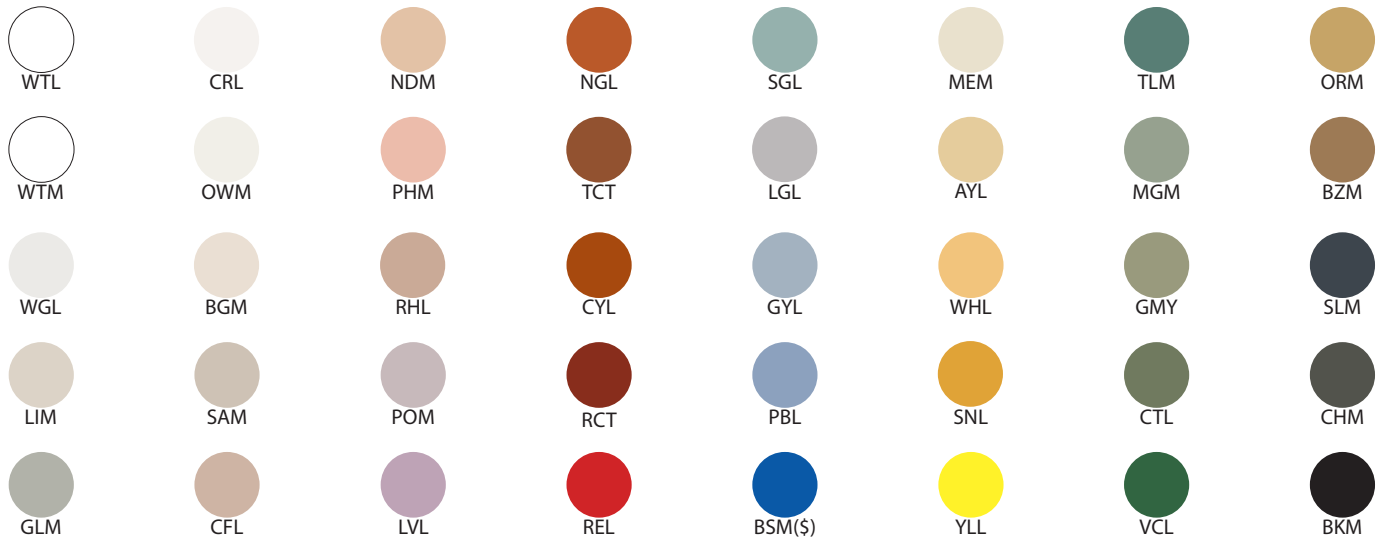

Abat-jour/Shade Ext-1.