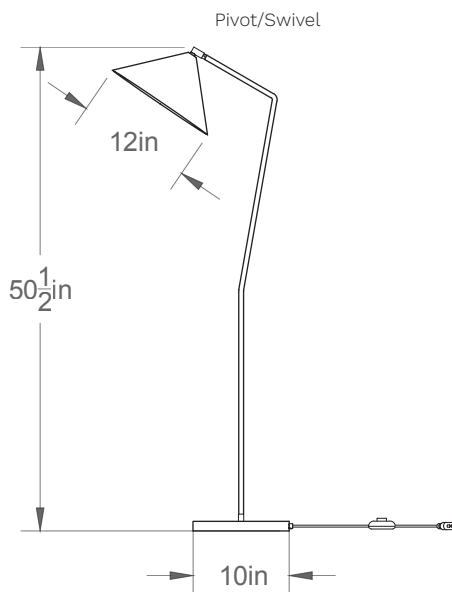

Avant/Front