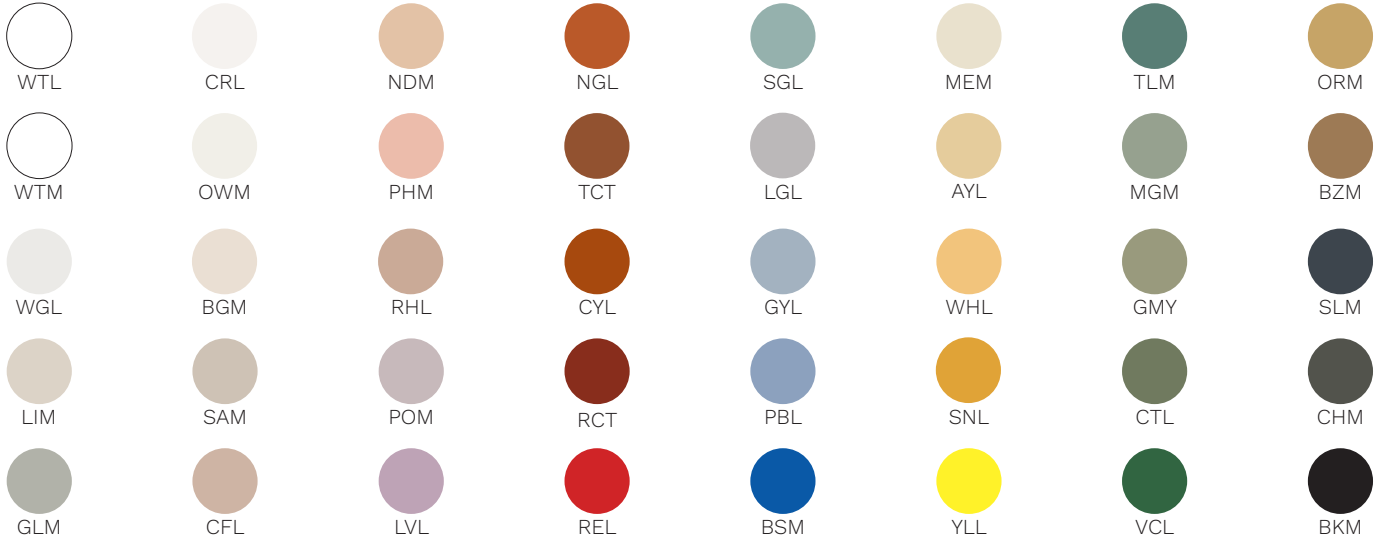

Abat-jour/Shade Ext.