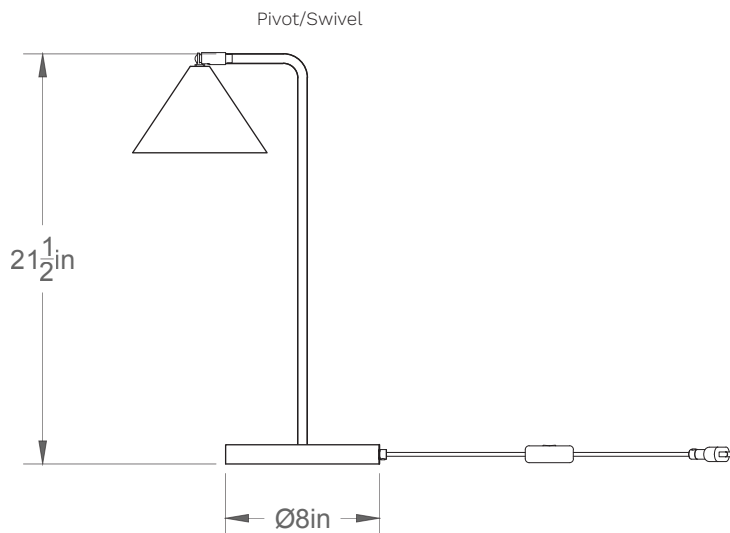

Poids/Weight: 5 lb.

Garantie/Warranty: 5 ans/years

Certification: 

Usage intérieur seulement/Indoor use only

Lien 3D/link: [Cliquez ici/Click here](#)

Pour tous les fichiers 3D, incluant CAD, Revit et IES, visitez le [www.luminaireauthentik.com](http://www.luminaireauthentik.com) / For 3D drawings of all products, including CAD, Revit and IES files, please visit [www.luminaireauthentik.com](http://www.luminaireauthentik.com)