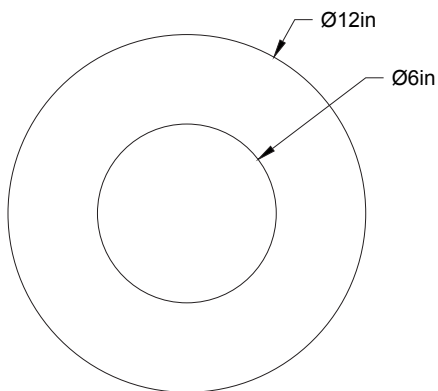

Krema 1206-LA20/40

Type: Applique/Flushmount

Matériaux/Materials: Aluminium powder coat •
Verre/Glass

Specifications: E26 base LED, 120 volts, dimmable

Ampoule/Bulb: Tala Sphere I 3.8 Watt • 220 Lumens •
2000K to 2800K Dim to warm

Poids/Weight: 2 lb.

Garantie/Warranty: 2 ans/years

Certification: 
Usage intérieur seulement/Indoor use only

Lien 3D/link: <https://a360.co/2XtqFNm>

Pour tous les fichiers 3D, incluant CAD, Revit et IES,
visitez le www.luminaireauthentik.com / For 3D drawings of all products,
including CAD, Revit and IES files, please visit www.luminaireauthentik.com