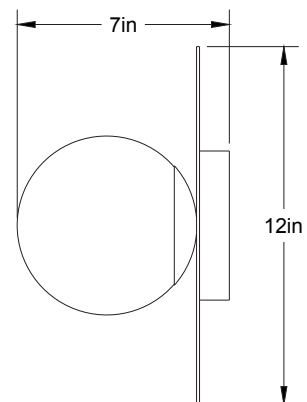

Krema 1206-LA20/40

Type: Applique/Flushmount

Matériaux/Materials: Aluminium powder coat •
Verre/Glass

Specifications: E26 base LED, 120 volts, dimmable

Ampoule/Bulb: Tala Sphere I 3.8 Watt • 220 Lumens •
2000K to 2800K Dim to warm

Poids/Weight: 2 lb.

Garantie/Warranty: 2 ans/years

Certification: 
Usage intérieur seulement/Indoor use only

Lien 3D/link: <https://a360.co/2XtqFNm>

Pour tous les fichiers 3D, incluant CAD, Revit et IES,
visitez le www.luminaireauthentik.com / For 3D drawings of all products,
including CAD, Revit and IES files, please visit www.luminaireauthentik.com

Avant/Front

Dessus/Top

Abat-jour/Shade Ext.

Couleur boule de verre/Glass ball colour

Finition boule de verre/Glass ball finish