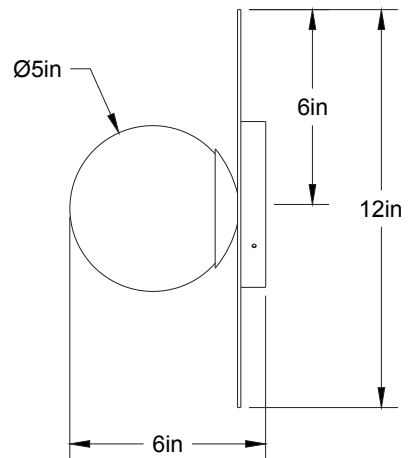

Krema 1205-LA20/40

Type: Applique/Flushmount

Matériaux/Materials: Aluminium powder coat •
Verre/Glass

Specifications: E26 base LED, 120 volts, dimmable

Ampoule/Bulb: Tala Sphere I 3.8 Watt • 220 Lumens •
2000K to 2800K Dim to warm

Poids/Weight: 2 lb.

Garantie/Warranty: 2 ans/years

Certification: 
Usage intérieur seulement/Indoor use only

Lien 3D/link: <https://a360.co/3Ercqcu>

Pour tous les fichiers 3D, incluant CAD, Revit et IES,
visitez le www.luminaireauthentik.com / For 3D drawings of all products,
including CAD, Revit and IES files, please visit www.luminaireauthentik.com

Avant/Front

Dessus/Top

Abat-jour/Shade Int.

Couleur boule de verre/Glass ball colour

Finition boule de verre/Glass ball finish