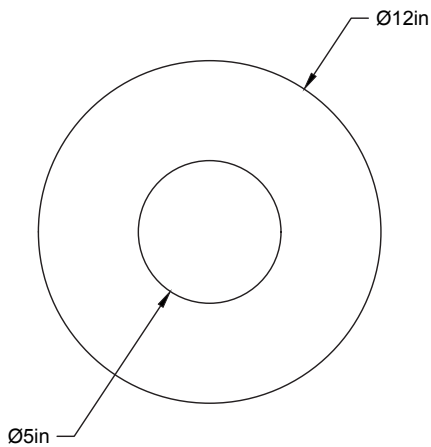

Krema 1205-LA20/40

Type: Applique/Flushmount

Matériaux/Materials: Aluminium powder coat •
Verre/Glass

Specifications: E26 base LED, 120 volts, dimmable

Ampoule/Bulb: Tala Sphere I 3.8 Watt • 220 Lumens •
2000K to 2800K Dim to warm

Poids/Weight: 2 lb.

Garantie/Warranty: 2 ans/years

Certification: 
Usage intérieur seulement/Indoor use only

Lien 3D/link: <https://a360.co/3Ercqcu>

Pour tous les fichiers 3D, incluant CAD, Revit et IES,
visitez le www.luminaireauthentik.com / For 3D drawings of all products,
including CAD, Revit and IES files, please visit www.luminaireauthentik.com

Avant/Front

Dessus/Top

Abat-jour/Shade Int.

Couleur boule de verre/Glass ball colour

Finition boule de verre/Glass ball finish