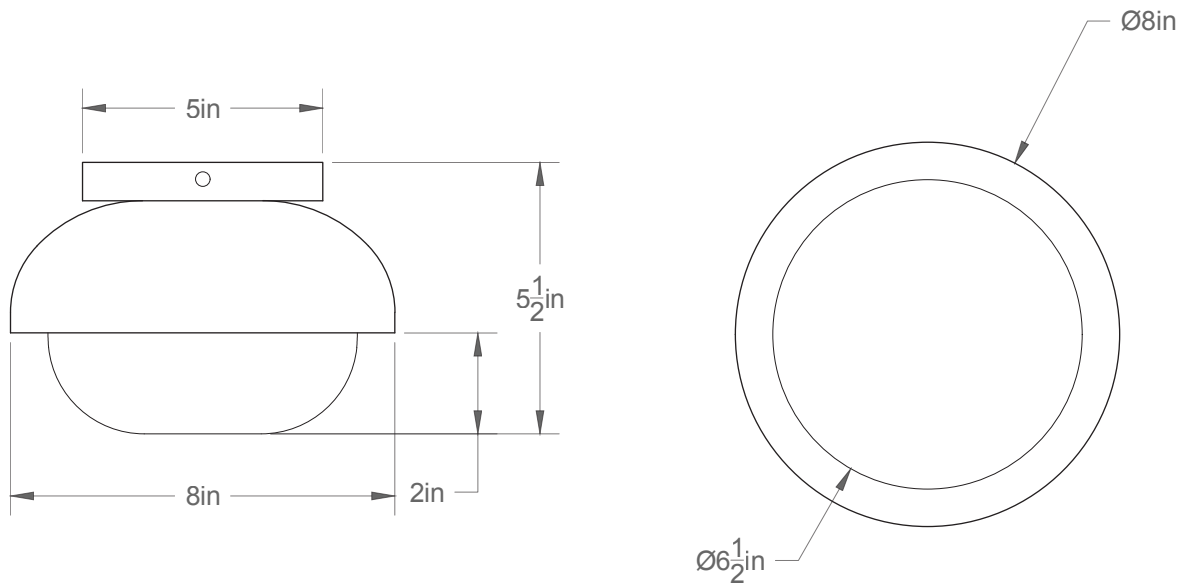

Yoko 0806-LA20/40

Type: Applique/Flushmount

Matériaux/Materials: Aluminium powder coat •
Verre/Glass

Specifications: E26 base LED, 120 volts, dimmable

Ampoule/Bulb: Tala Sphere I 3.8 Watt • 220 Lumens •
2000K to 2800K Dim to warm

Poids/Weight: 5 lb.

Garantie/Warranty: 5 ans/years

Certification: 

Usage intérieur seulement/Indoor use only

Lien 3D/link: [Cliquez ici/Click here](#)

Pour tous les fichiers 3D, incluant CAD, Revit et IES,
visitez le www.luminaireauthentik.com / For 3D drawings of all products,
including CAD, Revit and IES files, please visit www.luminaireauthentik.com

Avant/Front

Dessus/Top

Abat-jour/Shade Ext.

Couleur boule de verre/Glass ball colour

Finition boule de verre/Glass ball finish

Canopy style + colour

BRR (\$)

WTM