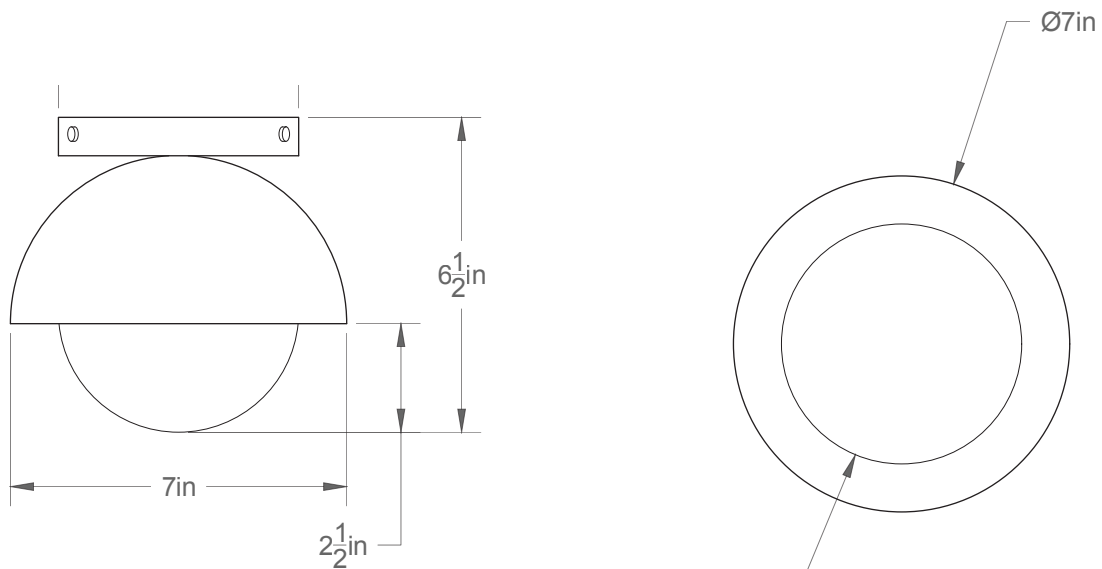

Norvegienne 0705-LA20/40

Type: Applique/Flushmount

Matériaux/Materials: Aluminium powder coat • Verre/Glass

Specifications: E26 base LED, 120 volts, dimmable

Ampoule/Bulb: Tala Sphere I 3.8 Watt • 220 Lumens • 2000K to 2800K Dim to warm

Poids/Weight: 3 lb.

Garantie/Warranty: 5 ans/years

Certification: 

Usage intérieur seulement/Indoor use only

Lien 3D/link: [Cliquez ici/Click here](#)

Pour tous les fichiers 3D, incluant CAD, Revit et IES, visitez le www.luminaireauthentik.com / For 3D drawings of all products, including CAD, Revit and IES files, please visit www.luminaireauthentik.com

Avant/Front

Dessus/Top

Abat-jour/Shade Ext.

Couleur boule de verre/Glass ball colour

Finition boule de verre/Glass ball finish

Canopy style + colour

BRR (\$)

WTM