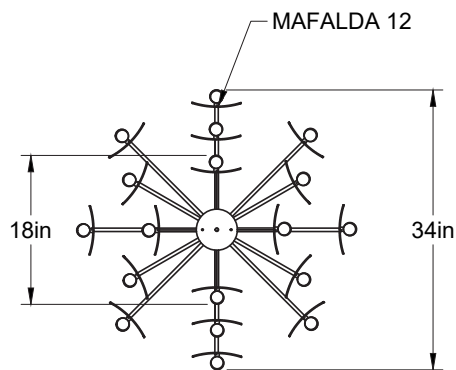

Mafalda 12-LA70

Type: Suspension / Pendant

Matériaux/Materials: Aluminium powder coat

Specifications: E26 base LED, 120 volts, dimmable

Ampoule/Bulb: Tala T11 6 Watt • 420 Lumens • 3000K

Poids/Weight: 15 lb.

Dessus/Top

Avant/Front

Tige/Rod

Option tige vertical/Vertical rod option

Canopy style + colour

Abat-jour/Shade Ext.