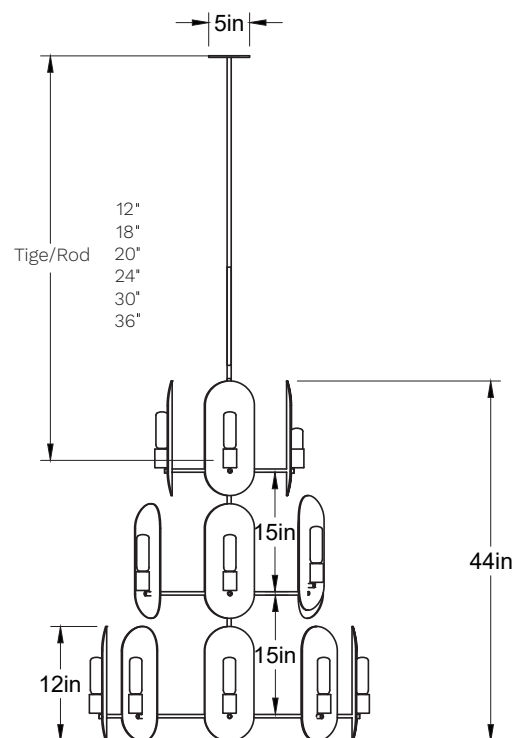

Mafalda 12-LA70

Type: Suspension / Pendant

Matériaux/Materials: Aluminium powder coat

Specifications: E26 base LED, 120 volts, dimmable

Ampoule/Bulb: Tala T11 6 Watt • 420 Lumens • 3000K

Poids/Weight: 15 lb.

Dessus/Top

Avant/Front

Tige/Rod

Option tige vertical/Vertical rod option

Canopy style + colour

Abat-jour/Shade Ext.