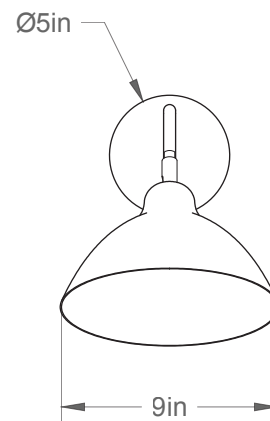

Kupoli 09-LA58

Type: Murale/Wallmount

Matériaux/Materials: Aluminium powder coat

Specifications: E26 base LED, 120 volts, dimmable

Ampoule/Bulb: Tala Sphere I 3.8 Watt • 220 Lumens • 2000K to 2800K Dim to warm

Poids/Weight: 5 lb.

Garantie/Warranty: 5 ans/years

Certification: 

Usage intérieur seulement/Indoor use only

Lien 3D/link: [Cliquez ici/Click here](#)

Pour tous les fichiers 3D, incluant CAD, Revit et IES, visitez le www.luminaireauthentik.com / For 3D drawings of all products, including CAD, Revit and IES files, please visit www.luminaireauthentik.com

Côté/Side

Avant/Front

Abat-jour/Shade Ext-1.

Abat-jour/Shade Int.

Tige/Rod

Pivot/Swivel

Canopy style + colour