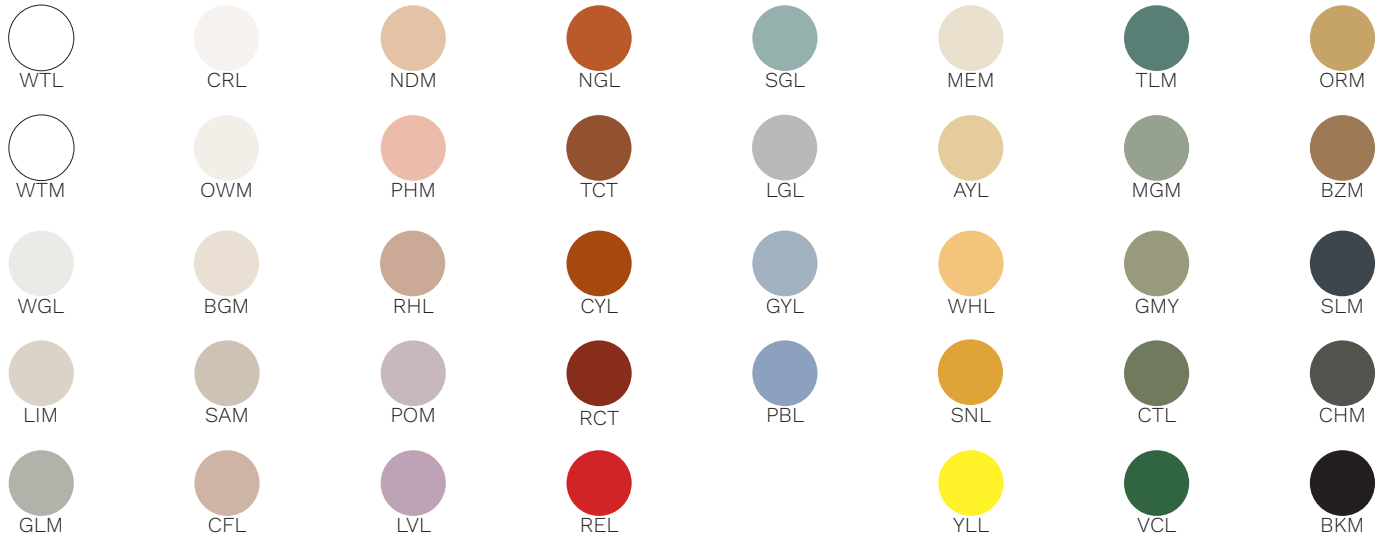

Kupoli 09-LA58

Type: Murale/Wallmount

Matériaux/Materials: Aluminium powder coat

Specifications: E26 base LED, 120 volts, dimmable

Ampoule/Bulb: Tala Sphere I 3.8 Watt • 220 Lumens • 2000K to 2800K Dim to warm

Côté/Side

Avant/Front

Abat-jour/Shade Ext-1.

Abat-jour/Shade Int.

Tige/Rod

Pivot/Swivel

Canopy style + colour