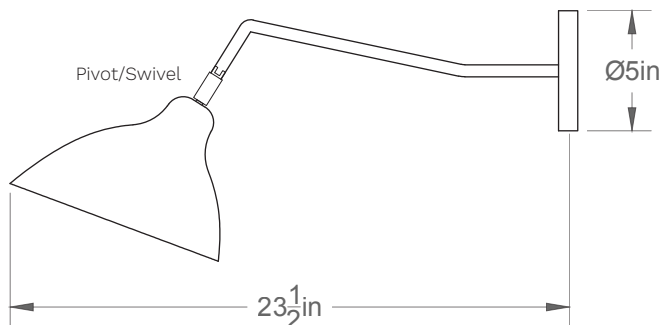

Kupoli 09-LA58

Type: Murale/Wallmount

Matériaux/Materials: Aluminium powder coat

Specifications: E26 base LED, 120 volts, dimmable

Ampoule/Bulb: Tala Sphere I 3.8 Watt • 220 Lumens • 2000K to 2800K Dim to warm

Poids/Weight: 5 lb.

Garantie/Warranty: 5 ans/years

Certification: 

Usage intérieur seulement/Indoor use only

Lien 3D/link: [Cliquez ici/Click here](#)

Pour tous les fichiers 3D, incluant CAD, Revit et IES, visitez le www.luminaireauthentik.com / For 3D drawings of all products, including CAD, Revit and IES files, please visit www.luminaireauthentik.com

Côté/Side

Avant/Front

Abat-jour/Shade Ext-1.

Abat-jour/Shade Int.

Tige/Rod

Pivot/Swivel

Canopy style + colour