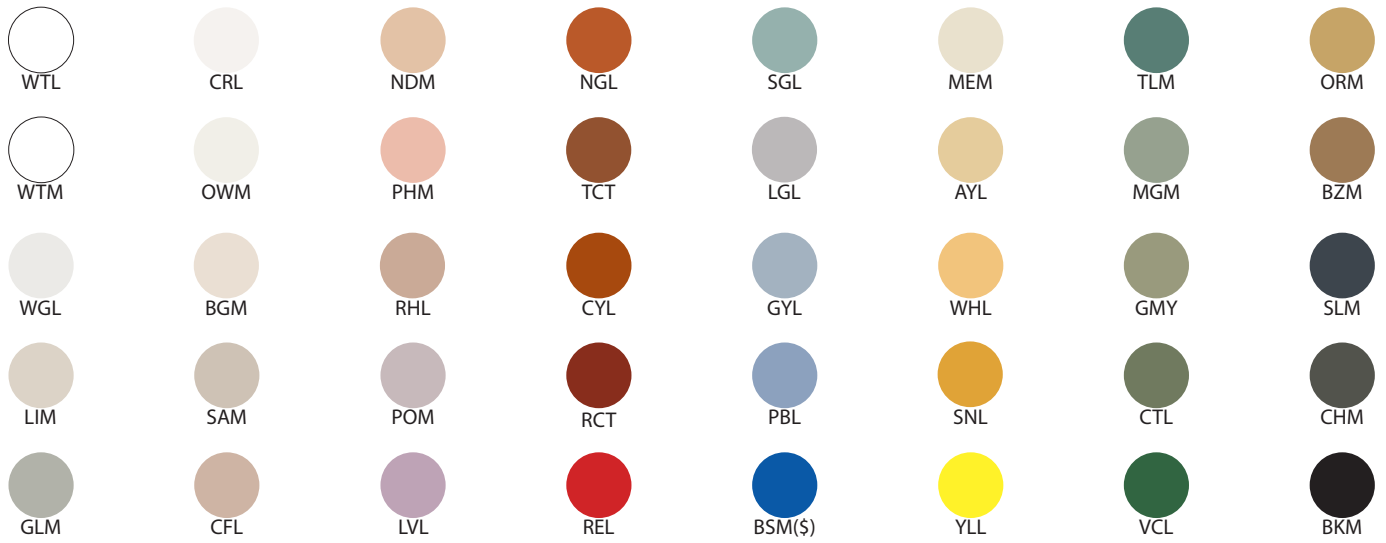

Kupoli 09-LA58

Type: Murale/Wallmount

Matériaux/Materials: Aluminium powder coat

Specifications: E26 base LED, 120 volts, dimmable

Ampoule/Bulb: Tala Sphere I 3.8 Watt • 220 Lumens • 2000K to 2800K Dim to warm

Côté/Side

Avant/Front

Abat-jour/Shade Ext-1.

Abat-jour/Shade Int.

Tige/Rod

Pivot/Swivel

Canopy style + colour