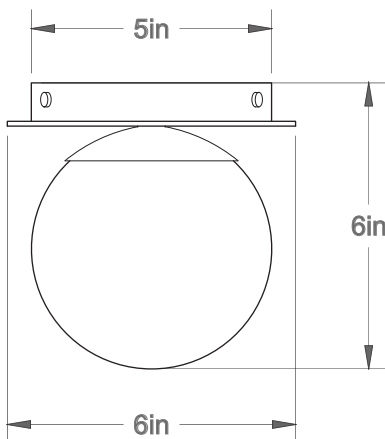

## Krema 0605-LA20/40

Type: Applique/Flushmount

Matériaux/Materials: Aluminium powder coat • Verre/Glass

Specifications: E26 base LED, 120 volts, dimmable

Ampoule/Bulb: Tala Sphere I 3.8 Watt • 220 Lumens • 2000K to 2800K Dim to warm

Poids/Weight: 3 lb.

Garantie/Warranty: 5 ans/years

Certification: 

Usage intérieur seulement/Indoor use only

Lien 3D/link: [Cliquez ici/Click here](#)

Pour tous les fichiers 3D, incluant CAD, Revit et IES, visitez le [www.luminaireauthentik.com](http://www.luminaireauthentik.com) / For 3D drawings of all products, including CAD, Revit and IES files, please visit [www.luminaireauthentik.com](http://www.luminaireauthentik.com)