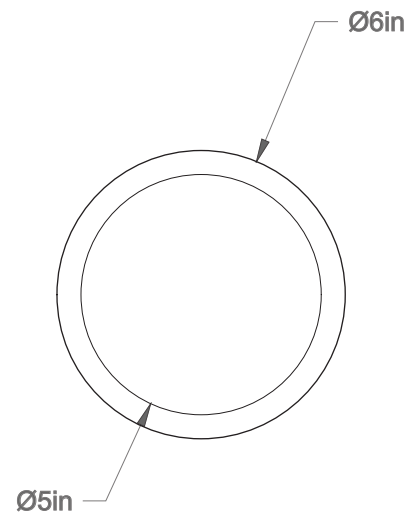

## Krema 0605-LA20/40

Type: Applique/Flushmount

Matériaux/Materials: Aluminium powder coat • Verre/Glass

Specifications: E26 base LED, 120 volts, dimmable

Ampoule/Bulb: Tala Sphere I 3.8 Watt • 220 Lumens • 2000K to 2800K Dim to warm

Poids/Weight: 3 lb.

Garantie/Warranty: 5 ans/years

Certification: 

Usage intérieur seulement/Indoor use only

Lien 3D/link: [Cliquez ici/Click here](#)

Pour tous les fichiers 3D, incluant CAD, Revit et IES, visitez le [www.luminaireauthentik.com](http://www.luminaireauthentik.com) / For 3D drawings of all products, including CAD, Revit and IES files, please visit [www.luminaireauthentik.com](http://www.luminaireauthentik.com)

Avant/Front

Dessus/Top