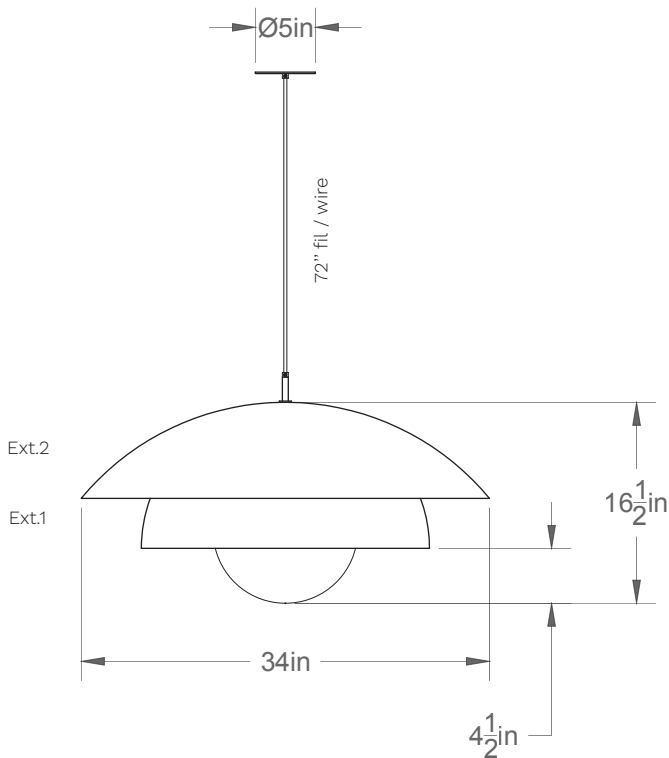

Finlandaise 0512-LA00-L

Type: Suspension/Pendant

Matériaux/Materials: Aluminium powder coat •
Verre/Glass

Specifications: E26 base LED, 120 volts, dimmable

Ampoule/Bulb: Tala Sphere II 6 Watt • 480 Lumens •
2000K to 2800K Dim to warm

Poids/Weight: 10 lb.

Garantie/Warranty: 5 ans/years

Certification:

Usage intérieur seulement/Indoor use only

Lien 3D/link: [Cliquez ici/Click here](#)

*Doit être livré sur palette /
Must be shipped on a pallet.

Pour tous les fichiers 3D, incluant CAD, Revit et IES,
visitez le www.luminaireauthentik.com / For 3D drawings of all products,
including CAD, Revit and IES files, please visit www.luminaireauthentik.com

Avant/Front