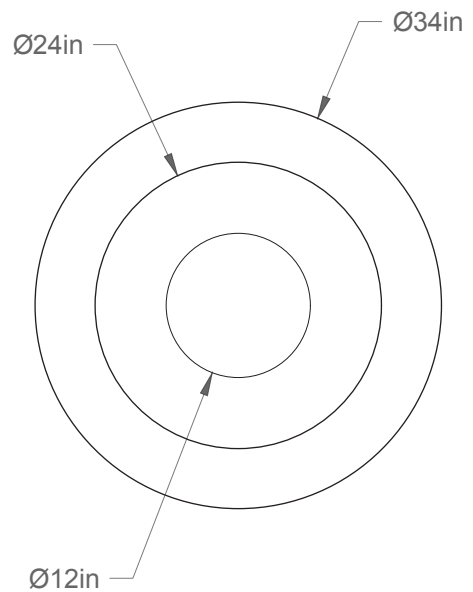

Dessus/Top