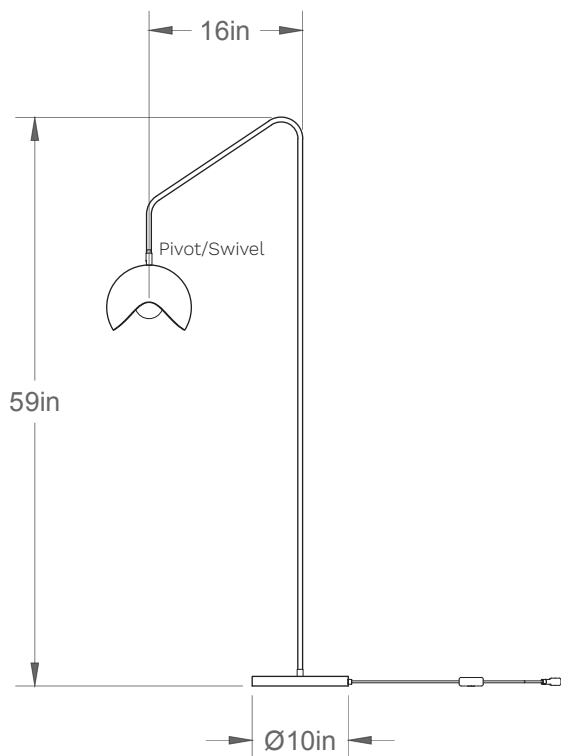

Type: Sur pied/Free standing

Matériaux/Materials: Aluminium powder coat

Specifications: E26 base LED, 120 volts, dimmable

Ampoule/Bulb: Tala Sphere II 6 Watt • 480 Lumens • 2000K to 2800K Dim to warm

Poids/Weight: 12 lb.

Garantie/Warranty: 5 ans/years

Certification:

Usage intérieur seulement/Indoor use only

Lien 3D/link: [Cliquez ici/Click here](#)

*Doit être livré sur palette /

Must be shipped on a pallet.

Pour tous les fichiers 3D, incluant CAD, Revit et IES, visitez le www.luminaireauthentik.com / For 3D drawings of all products, including CAD, Revit and IES files, please visit www.luminaireauthentik.com