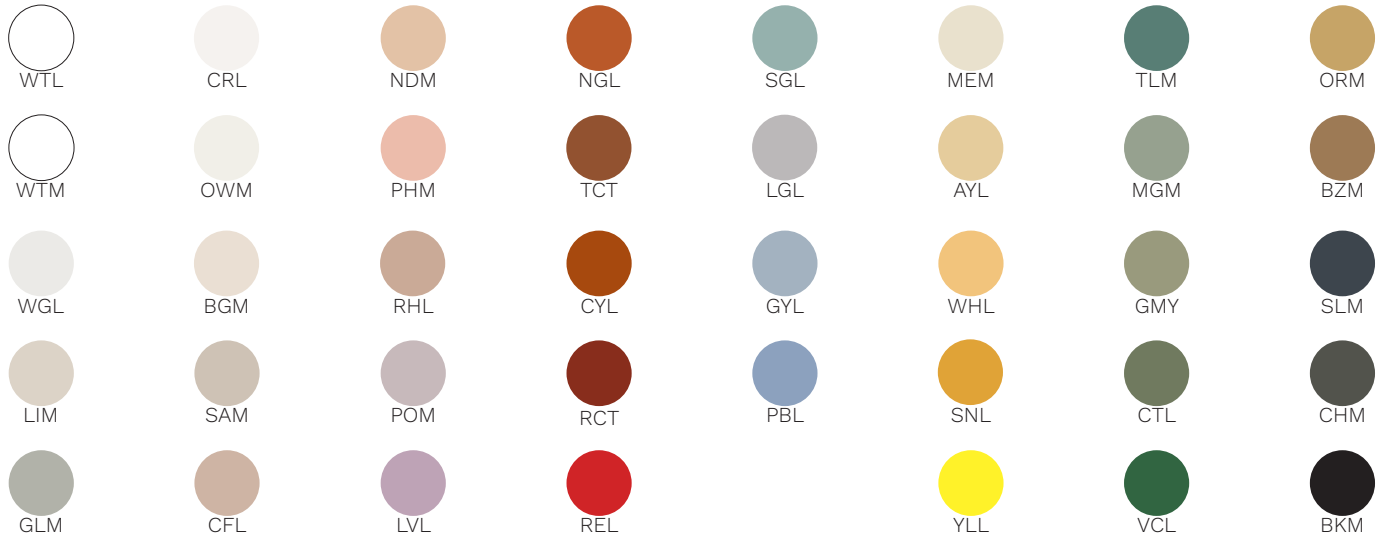

Tige/Rod

Pivot/Swivel

Base Colour

Fil/Wire