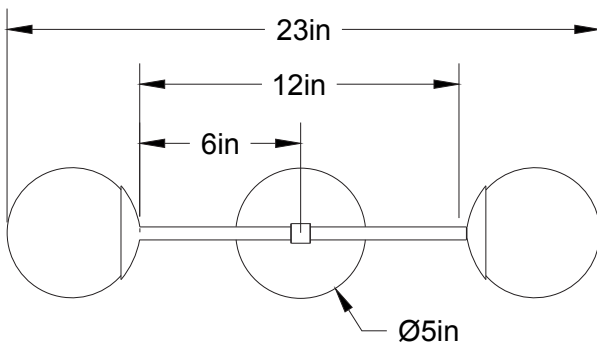

## GB 06 NN - LA52

Type: Applique/flushmount

Matériaux/Materials: Aluminium powder coat,  
verre/glass

Specifications: E26 base LED, 120 volts, dimmable Tala T11 6

Ampoule/Bulb: Tala Sphere I 6 Watt • 480 Lumens •  
2000K to 2800K Dim to warm

Poids/Weight: 3 lb.

Garantie/Warranty: 5 ans/years

Certification:

Usage intérieur seulement/Indoor use only

Lien 3D/link: <https://a360.co/3OjXGDD>

Pour tous les fichiers 3D, incluant CAD, Revit et IES,  
visitez le [www.luminaireauthentik.com](http://www.luminaireauthentik.com) / For 3D drawings of all products,  
including CAD, Revit and IES files, please visit [www.luminaireauthentik.com](http://www.luminaireauthentik.com)