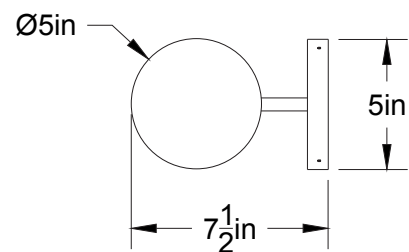

dessus/above