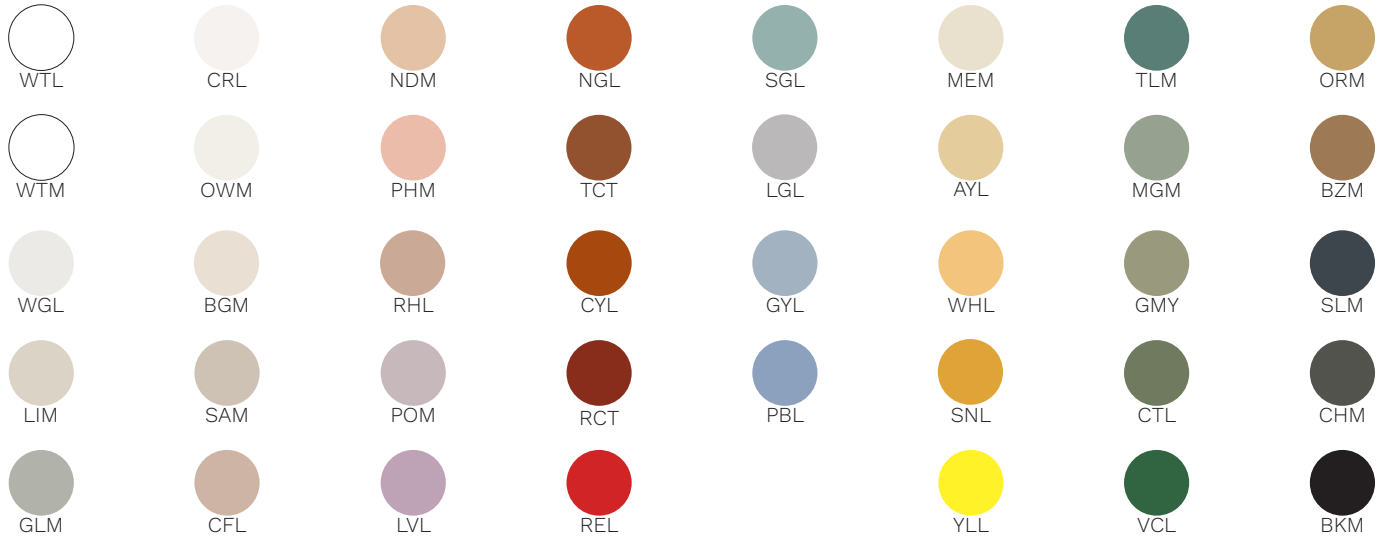

Tige/Rod

Quincaillerie/Hardware

Canopy style + colour